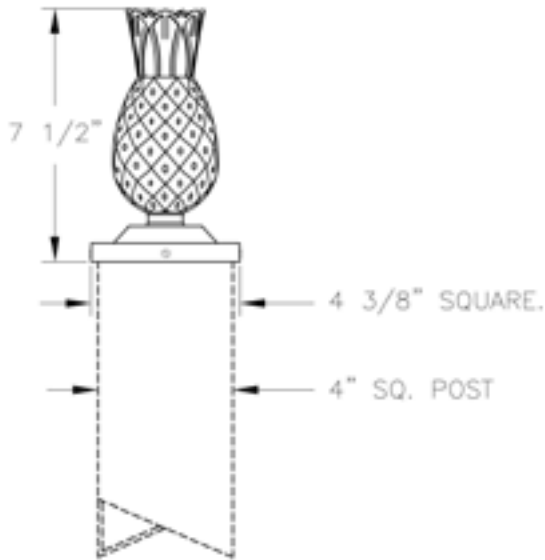

### Ordering Guide

Example: PC32 ABS

Product Code	PC32	Post Cap
<b>Finish</b>	ABS	Antique Brass
	ACP	Antique Copper
	ARD	Antique Red
	ASI	Antique Silver
	BLK	Black
	BRN	Brown
	BRZ	Bronze
	FGN	Forest Green
	GRA	Granite
	IRN	Ironstone
	RBZ	Rustic Bronze
	SRT	Shadow Rust
	VBZ	Verde Bronze
	VCP	Verde Copper
	VGN	Verde
	VTC	Vintage Copper
	WBZ	Weathered Bronze
	WHT	White

#### CONSTRUCTION:

Cast aluminum two piece pineapple finial. Cast aluminum square post fitter.

#### Height:

7 1/2"

#### Width:

4 3/8"