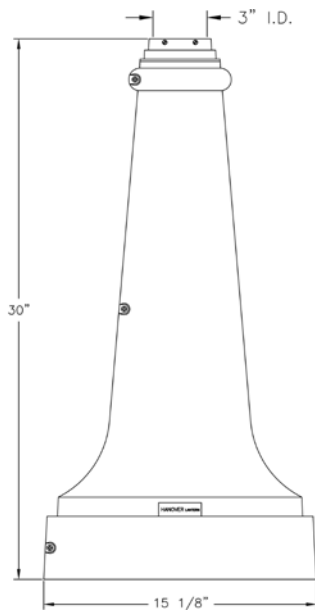

Project: _____

Location: _____

Cat.No: _____

Type: _____

Lamps: _____ Qty: _____

Notes: _____

Ordering Guide

Example: 137-3 ABS

Product Code	137-3	Wrap Base
Finish	ABS	Antique Brass
	ACP	Antique Copper
	ARD	Antique Red
	ASI	Antique Silver
	BLK	Black
	BRN	Brown
	BRZ	Bronze
	FGN	Forest Green
	GRA	Granite
	IRN	Ironstone
	RBZ	Rustic Bronze
	SRT	Shadow Rust
	VBZ	Verde Bronze
	VCP	Verde Copper
	VGN	Verde
	VTC	Vintage Copper
	WBZ	Weathered Bronze
	WHT	White

Specifications

CONSTRUCTION:

Two piece decorative wrap around base. Base can be used with any 3" dia. post.

FINISH:

Resilient TGIC thermoset polyester powdercoat paint is electrostatically applied to every fixture. Specially formulated for Philips Outdoor Lighting, it provides UV protection, and the highest temperature rating in the industry. In addition to the standard color choices shown, a spectrum of custom colors is available.

Height:

30"

Width:

15 1/8"