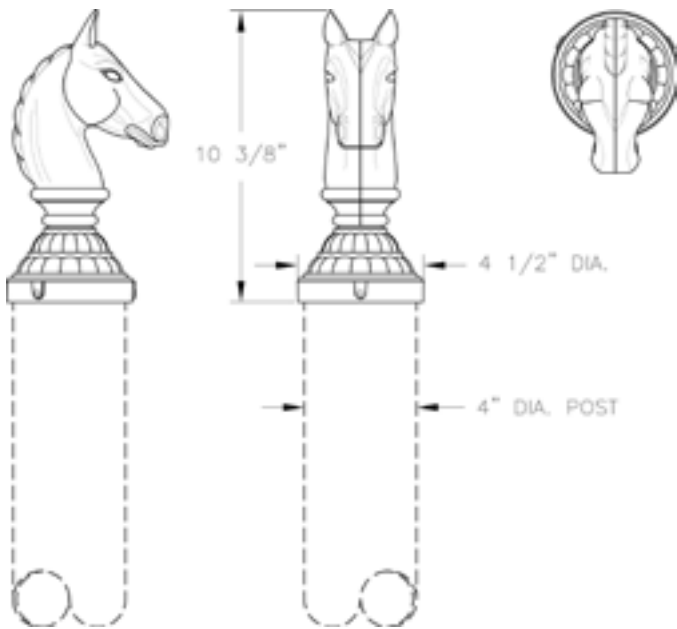

Project: _____

Location: _____

Cat.No: _____

Type: _____

Lamps: _____ Qty: _____

Notes: _____

Ordering Guide

Example: PC25 ABS

Product Code	PC25	Post Cap
Finish	ABS	Antique Brass
	ACP	Antique Copper
	ARD	Antique Red
	ASI	Antique Silver
	BLK	Black
	BRN	Brown
	BRZ	Bronze
	FGN	Forest Green
	GRA	Granite
	IRN	Ironstone
	RBZ	Rustic Bronze
	SRT	Shadow Rust
	VBZ	Verde Bronze
	VCP	Verde Copper
	VGN	Verde
	VTC	Vintage Copper
	WBZ	Weathered Bronze
	WHT	White

Specifications

CONSTRUCTION:

Cast aluminum horse head securely welded to cast aluminum decorative post fitter.

FINISH:

Resilient TGIC thermoset polyester powdercoat paint is electrostatically applied to every fixture. Specially formulated for Philips Outdoor Lighting, it provides UV protection, and the highest temperature rating in the industry. In addition to the standard color choices shown, a spectrum of custom colors is available.

MOUNTING:

Mount atop 4" dia. post.

Height: 10 3/8"
Width: 4 1/2"