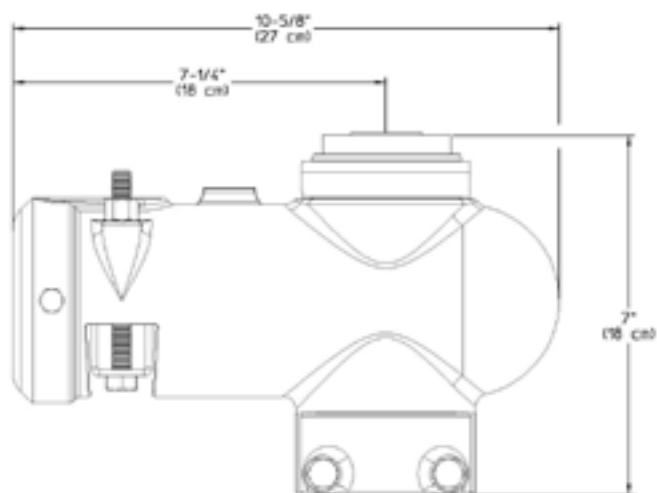

Project: _____

Location: _____

Cat.No: _____

Type: _____

Lamps: _____ Qty: _____

Notes: _____

Ordering Guide

Example: TFHAM3 A

Product Code	TFHAM3	Pendant Adapter with Photocell Receptacle
Finish	A	Black
	B	White
	H	Bronze
	G	Verde
	J	Green

Specifications

HOUSING:

2 3/8" O.D. horizontal arm mounting adapter with photocell twist-lock receptacle. 356 HM high-strength, low copper, proprietary cast aluminum alloy.

FINISH:

Thermoset polyester powdercoat is electrostatically applied after a five-stage conversion cleaning process and bonded by heat fusion thermosetting. Laboratory tested for superior weatherability and fade resistance in accordance with ASTM B117 specifications. For larger projects where a custom color is required, contact the factory for more information.

CERTIFICATIONS:

Manufactured to ISO 9001:2008 Standards.

WARRANTY:

Three-year limited warranty.