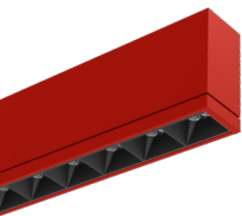

Enabling endless possibilities

- Declutter your ceiling without sacrificing performance
- Control glare with MesoOptic lens or louver options
- Achieve excellent color rendering with AccuRender CRI90 as standard
- Experience flexibility in optic configuration, distribution, and mounting type for various applications
- Create custom patterns or continuous runs with ease
- Enjoy numerous color options in both housings and louvers