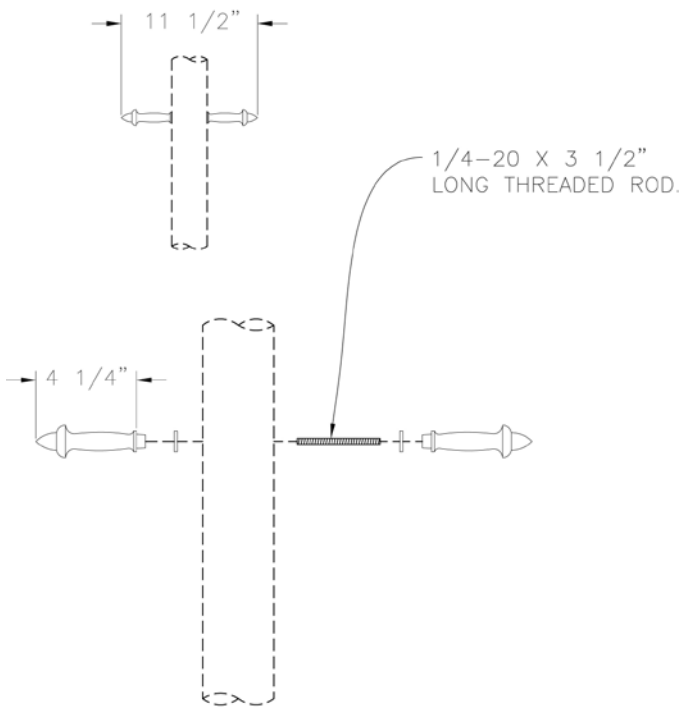

Specifications

CONSTRUCTION:

Cast aluminum ladder rest. Neoprene washers. 1/4-20 x 3 1/2" long threaded rod. 3" dia. post must be ordered separately.

FINISH:

Resilient TGIC thermoset polyester powdercoat paint is electrostatically applied to every fixture. Specially formulated for Philips Outdoor Lighting, it provides UV protection, and the highest temperature rating in the industry. In addition to the standard color choices shown, a spectrum of custom colors is available.

Width:

11 1/2"