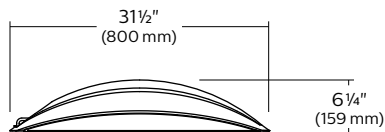

Medium luminaire

CPLM

Dimensions

CPLM

EPA: 0.83sq. ft.
Weight: 55 lbs (25 kg)

Lumen range: 6,500–20,800 lm

Wattage range: 54–163 W

Efficacy range: 111–139 lm/W

Lumen range: 1,400-10,900 lm

Wattage range: 13-81 W

Efficacy range: 108-138 lm/W

Small luminaire

CPLS

Dimensions

CPLS

EPA: 0.47 sq. ft.
Weight: 30 lbs (13.6 kg)