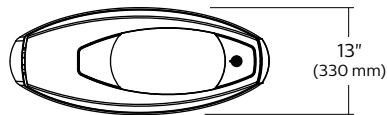

Medium luminaire

CPLM

Dimensions

CPLM

EPA: 0.83sq. ft.
Weight: 55 lbs (25 kg)

Lumen range: 6,500–20,800 lm

Wattage range: 54–163 W

Efficacy range: 111–139 lm/W

Lumen range: 1,400-10,900 lm

Wattage range: 13-81 W

Efficacy range: 108-138 lm/W

Small luminaire

CPLS

Dimensions

CPLS

EPA: 0.47 sq. ft.
Weight: 30 lbs (13.6 kg)