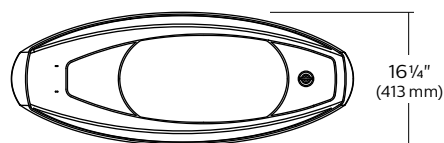

Benefits

- Pure lines with high visual appeal.
- Two sizes, offering solutions for a wide range of applications.
- Adaptable luminaires available with various bracket and pole options including curved poles to complement your project
- Exceptional durability & reliability.
- Multiple lumen packages with output of up to 20,800 lumens.
- Type 2, 3, 4, & 5 optics available.
- Highly efficient IP66 optics are protected from the elements and ensure optimal photometric performance.
- Color temperatures 4000K and 3000K are available.
- Dimming driver is standard.
- Maximizes energy savings with multiple driver options and programmed dimming options.

Medium luminaire

CPLM

Dimensions

CPLM

EPA: 0.83sq. ft.
Weight: 55 lbs (25 kg)

Lumen range: 6,500–20,800 lm

Wattage range: 54–163 W

Efficacy range: 111–139 lm/W

Lumen range: 1,400-10,900 lm

Wattage range: 13-81 W

Efficacy range: 108-138 lm/W

Small luminaire

CPLS

Dimensions

CPLS

EPA: 0.47 sq. ft.
Weight: 30 lbs (13.6 kg)