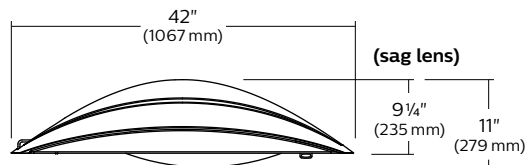

Benefits

- Pure lines with high visual appeal.
- Two sizes, offering solutions for a wide range of applications.
- Adaptable luminaires available with various bracket and pole options including curved poles to complement your project
- Exceptional durability & reliability.
- Multiple lumen packages with output of up to 20,800 lumens.
- Type 2, 3, 4, & 5 optics available.
- Highly efficient IP66 optics are protected from the elements and ensure optimal photometric performance.
- Color temperatures 4000K and 3000K are available.
- Dimming driver is standard.
- Maximizes energy savings with multiple driver options and programmed dimming options.

Medium luminaire

CPLM

Dimensions

CPLM

EPA: 0.83sq. ft.
Weight: 55 lbs (25 kg)

Lumen range: 6,500–20,800 lm

Wattage range: 54–163 W

Efficacy range: 111–139 lm/W

Lumen range: 1,400-10,900 lm

Wattage range: 13-81 W

Efficacy range: 108-138 lm/W

Small luminaire

CPLS

Dimensions

CPLS

EPA: 0.47 sq. ft.
Weight: 30 lbs (13.6 kg)