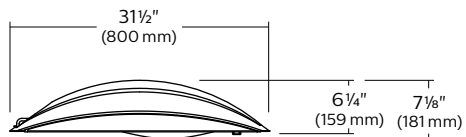

Medium luminaire

CPLM

Dimensions

CPLM

EPA: 0.83sq. ft.
Weight: 55 lbs (25 kg)

Lumen range: 6,500–20,800 lm

Wattage range: 54–163 W

Efficacy range: 111–139 lm/W

Lumen range: 1,400-10,900 lm

Wattage range: 13-81 W

Efficacy range: 108-138 lm/W

Small luminaire

CPLS

Dimensions

CPLS

EPA: 0.47 sq. ft.
Weight: 30 lbs (13.6 kg)