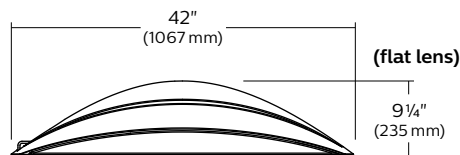

Benefits

- Pure lines with high visual appeal.
- Two sizes, offering solutions for a wide range of applications.
- Adaptable luminaires available with various bracket and pole options including curved poles to complement your project
- Exceptional durability & reliability.
- Multiple lumen packages with output of up to 20,800 lumens.
- Type 2, 3, 4, & 5 optics available.
- Highly efficient IP66 optics are protected from the elements and ensure optimal photometric performance.
- Color temperatures 4000K and 3000K are available.
- Dimming driver is standard.
- Maximizes energy savings with multiple driver options and programmed dimming options.

Medium luminaire

CPLM

Dimensions

CPLM

EPA: 0.83sq. ft.
Weight: 55 lbs (25 kg)

Lumen range: 6,500–20,800 lm

Wattage range: 54–163 W

Efficacy range: 111–139 lm/W

Lumen range: 1,400-10,900 lm

Wattage range: 13-81 W

Efficacy range: 108-138 lm/W

Small luminaire

CPLS

Dimensions

CPLS

EPA: 0.47 sq. ft.
Weight: 30 lbs (13.6 kg)