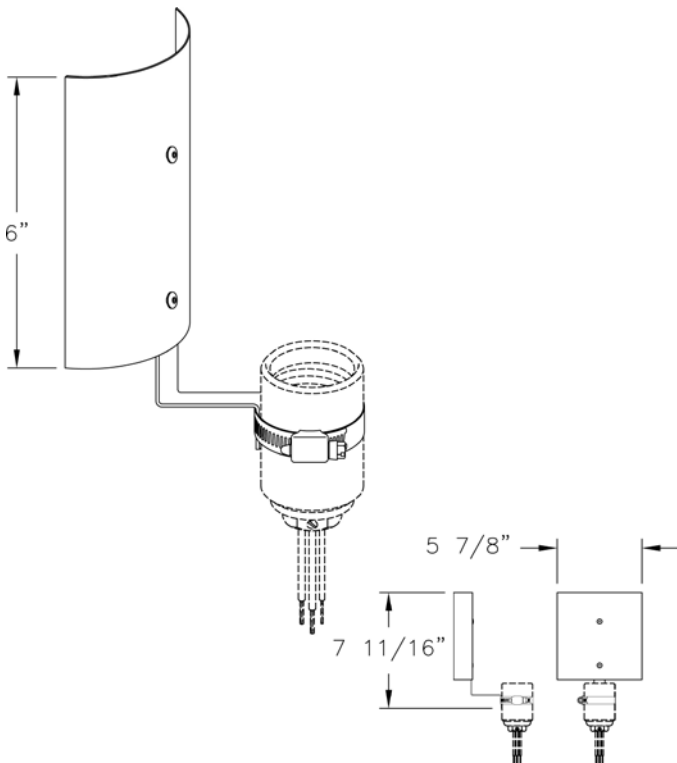

Project: _____
Location: _____
Cat.No: _____
Type: _____
Lamps: _____ Qty: _____
Notes: _____

Ordering Guide

Example: 41MOG

Product Code	41MOG	House Side Cutoff Shields

Specifications

CONSTRUCTION:

Specular aluminum reflective shield. Fits over Mogul Base socket (Not Supplied). Reflector secured to socket with hose clamp.