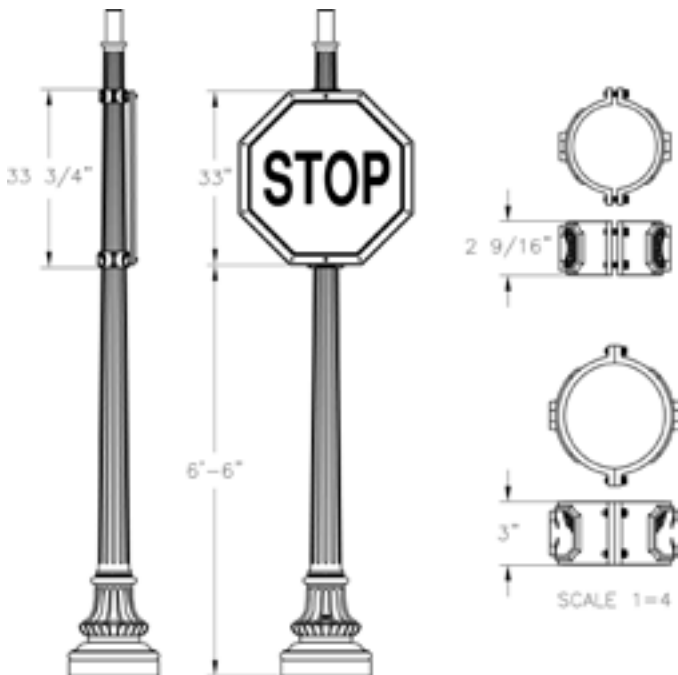

Product Code	41-10F	Traffic Sign Clamp
Finish	ABS	Antique Brass
	ACP	Antique Copper
	ARD	Antique Red
	ASI	Antique Silver
	BLK	Black
	BRN	Brown
	BRZ	Bronze
	FGN	Forest Green
	GRA	Granite
	IRN	Ironstone
	RBZ	Rustic Bronze
	SRT	Shadow Rust
	VBZ	Verde Bronze
	VCP	Verde Copper
	VGN	Verde
	VTC	Vintage Copper
	WBZ	Weathered Bronze
	WHT	White

Specifications

CONSTRUCTION:

Cast aluminum two piece bracket for 4" dia. and 5" dia 305-10 post (305 is a tapered post.) Mounting hardware supplied with brackets. (Sign, sign frame, & post ordered separately.)