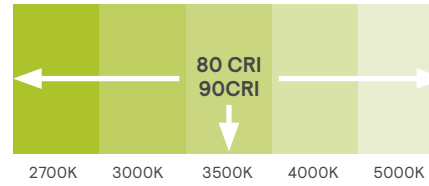

Suspended & wall lengths

Predefined & custom shapes

Articulating links

Lumen packages

Distributions

Suspended
75% Down/25% Up

Wall
80% Down/20% Up

CCT/CRI