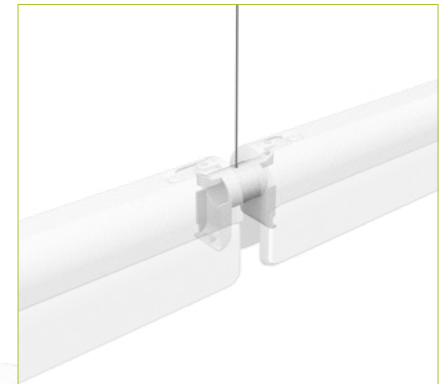

Ultimate flexibility with on-site articulation

Tri-link - 75° articulation

Static link - Continuous runs only