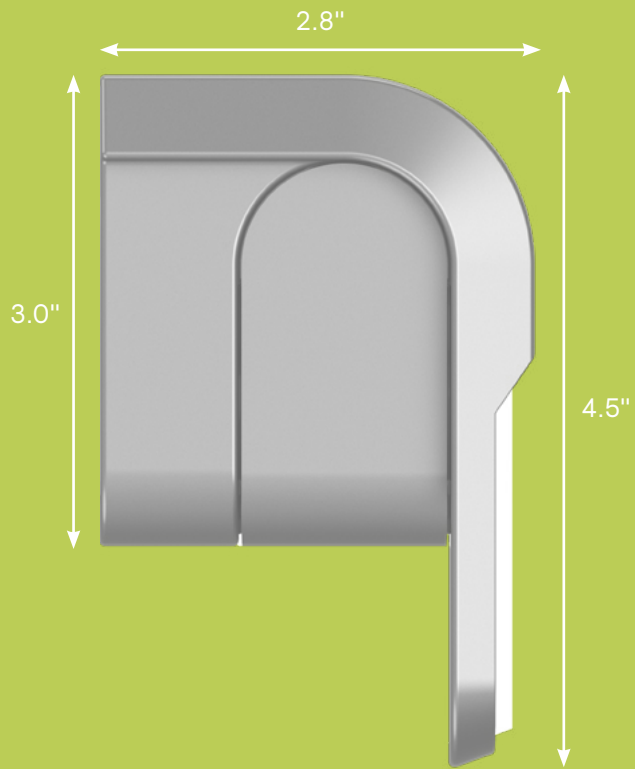

This unique composition helps provide the right light where it's needed, while ensuring the design rhythm remains uninterrupted.

- Wall to suspended transitions
- ADA compliant (less than 4" off wall)
- Added array of LEDs along luminaire underside for uniform wallside illumination
- Lumen outputs: 1000 – 3500lm/4ft
- Use the same static, bi, tri, and quad links for both suspended and wall luminaires
- For offices, schools, healthcare, and hospitality applications

For wall to suspended transitions, installers can feed power from the wall mount luminaire, so no power drops are visible!

When you're up against the wall, let your creativity guide you...

Room Size	30'L x 18'W x 10'H	Horizontal Light Level	27 fc
Lumens	2500 lm	Vertical Light Level	27 fc
Efficacy	122 lm/W	Energy Density	0.33 W/ft ²