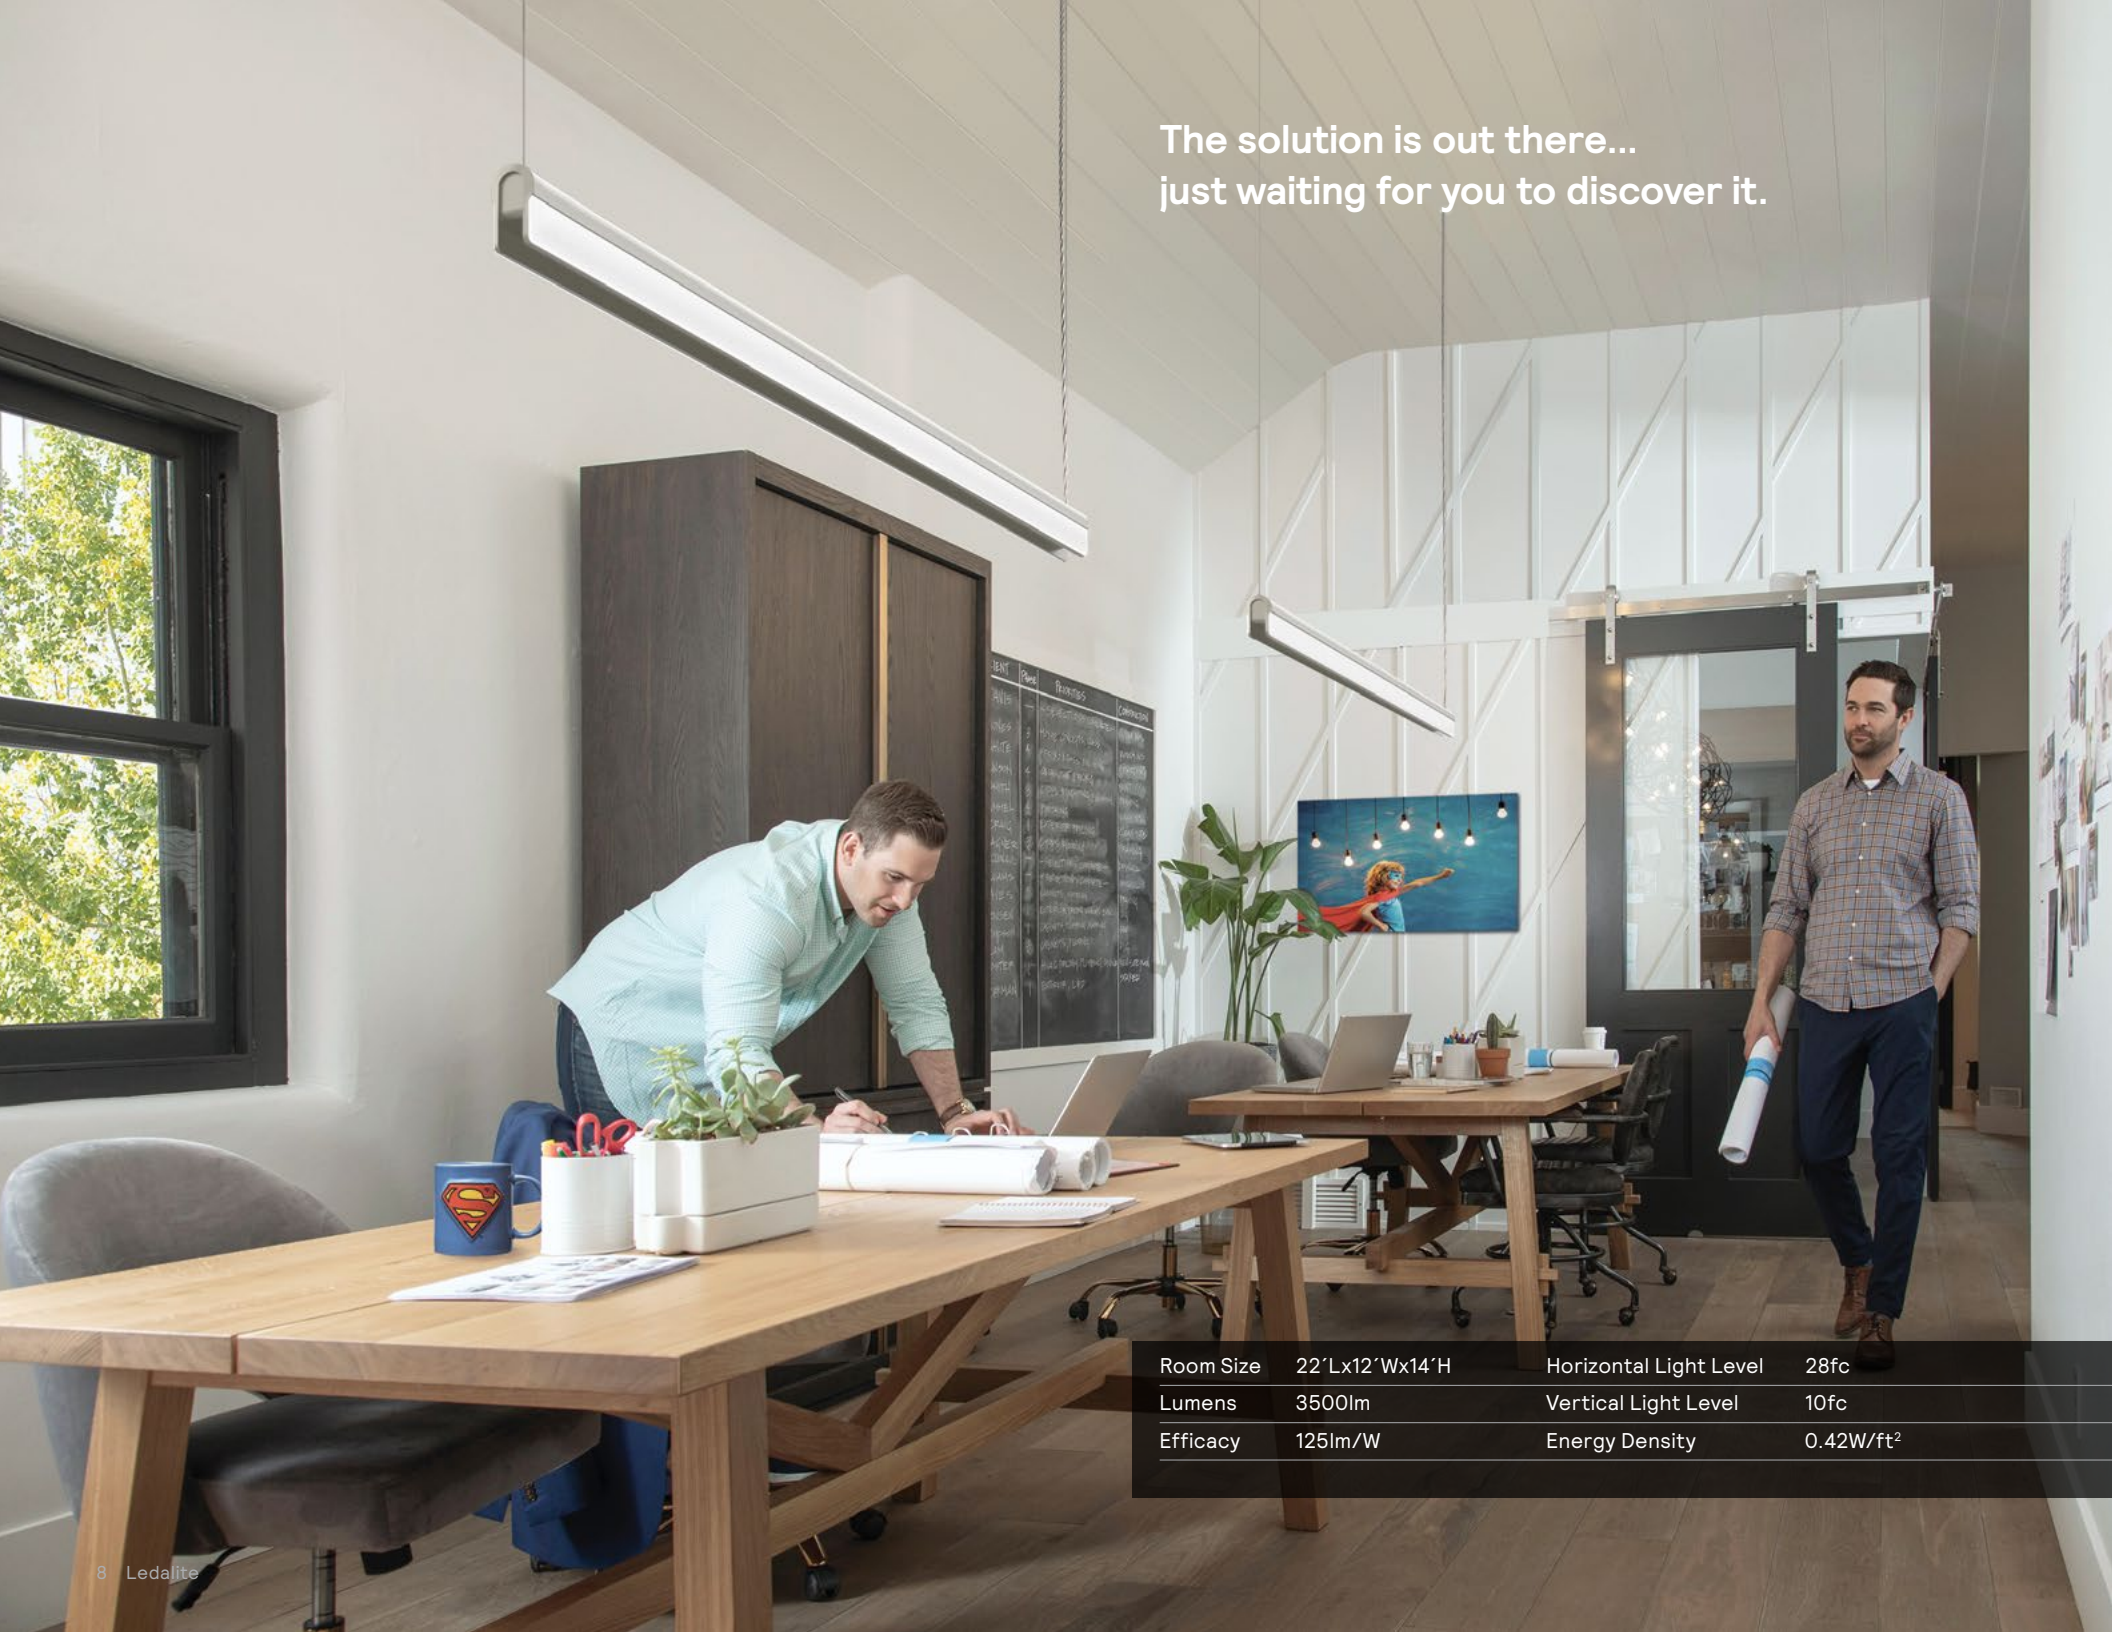

The solution is out there...
just waiting for you to discover it.

Room Size	22'Lx12'Wx14'H	Horizontal Light Level	28fc
Lumens	3500lm	Vertical Light Level	10fc
Efficacy	125lm/W	Energy Density	0.42W/ft²