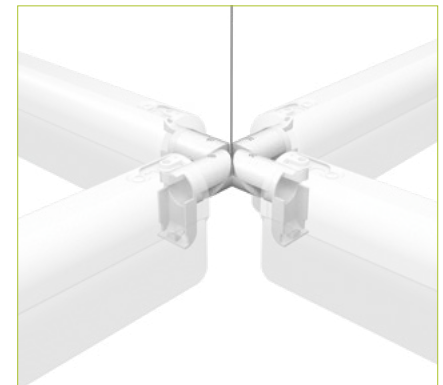

Quad-link - 45° articulation

ModiFly's Tri Link provides the ability to feed power to all three legs of the joint - minimizing quantity of power drops!

With fool-proof angulation, rotation of pendant modules to achieve the look desired...becomes flawless. Finesse the layout on-site with the ability to rotate modules in increments of 7.5°!