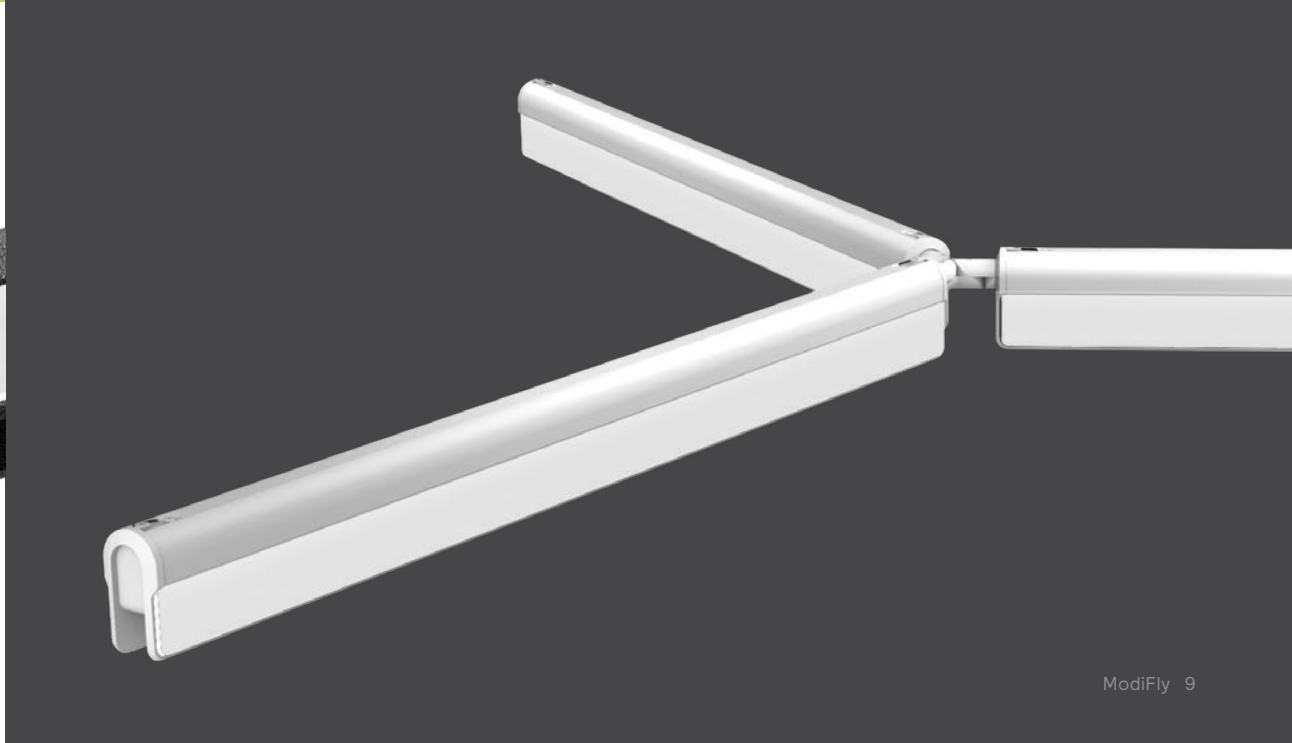

Suspended

75% downlight

The solution is out there...
just waiting for you to discover it.

Room Size	22'Lx12'Wx14'H	Horizontal Light Level	28fc
Lumens	3500lm	Vertical Light Level	10fc
Efficacy	125lm/W	Energy Density	0.42W/ft ²