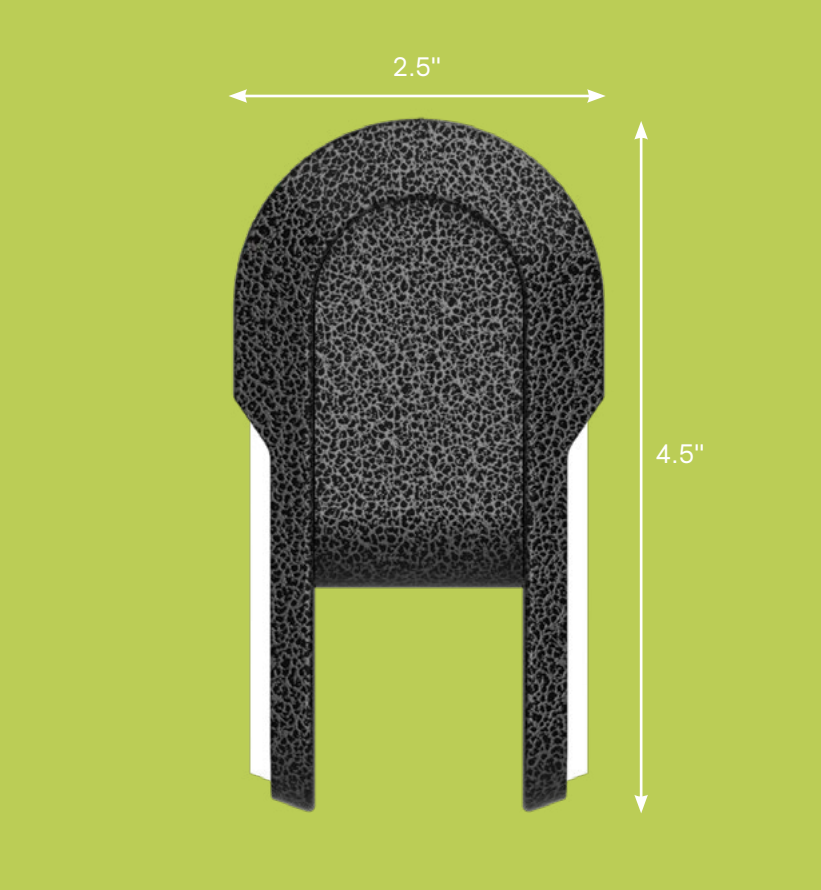

Suspended

75% downlight

The solution is out there...
just waiting for you to discover it.

Room Size	22'Lx12'Wx14'H	Horizontal Light Level	28fc
Lumens	3500lm	Vertical Light Level	10fc
Efficacy	125lm/W	Energy Density	0.42W/ft ²