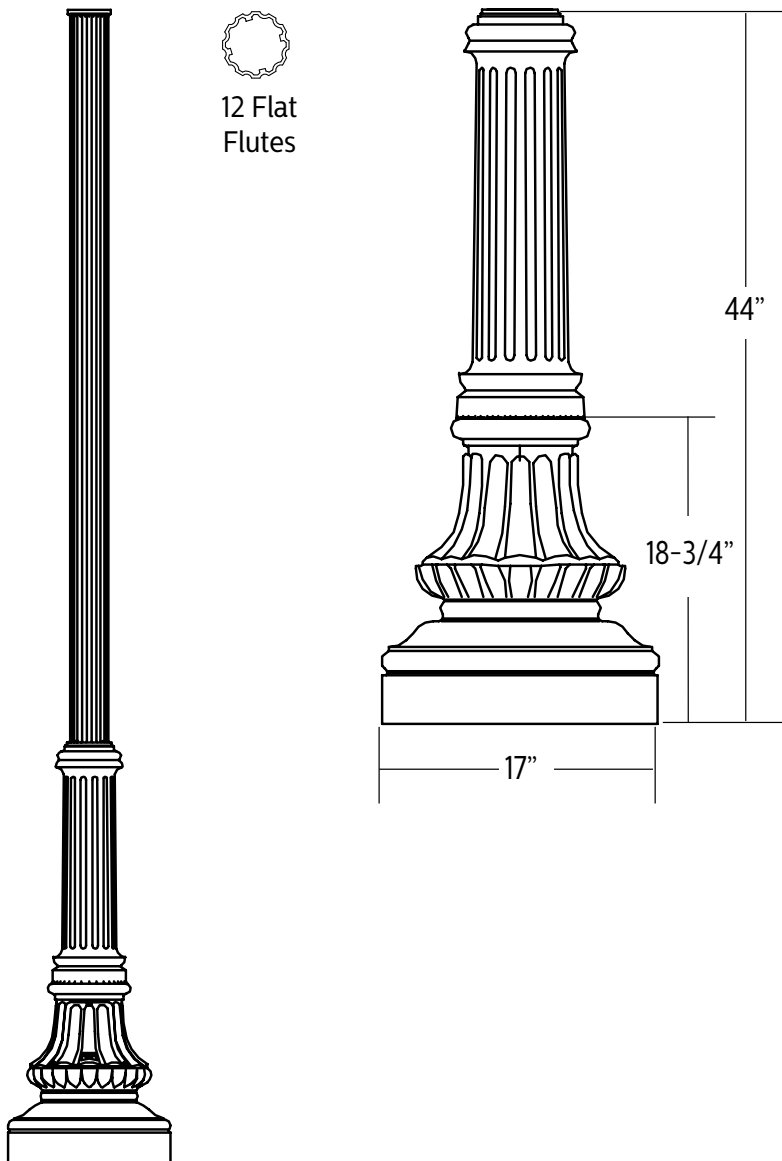

754 Poles and Brackets

Straight Round Fluted

The information presented in this document is not intended as any commercial offer and does not form part of any quotation or contract.

© 2019 Signify Holding. All rights reserved. This document contains information relating to the product portfolio of Signify which information may be subject to change. No representation or warranty as to the accuracy or completeness of the information included herein is given and any liability for any action in reliance thereon is disclaimed. All trademarks are owned by Signify Holding or their respective owners.

Signify North America Corporation
200 Franklin Square Drive,
Somerset, NJ 08873
Telephone 855-486-2216

Signify Canada Ltd.
281 Hillmount Road,
Markham, ON, Canada L6C 2S3
Telephone 800-668-9008