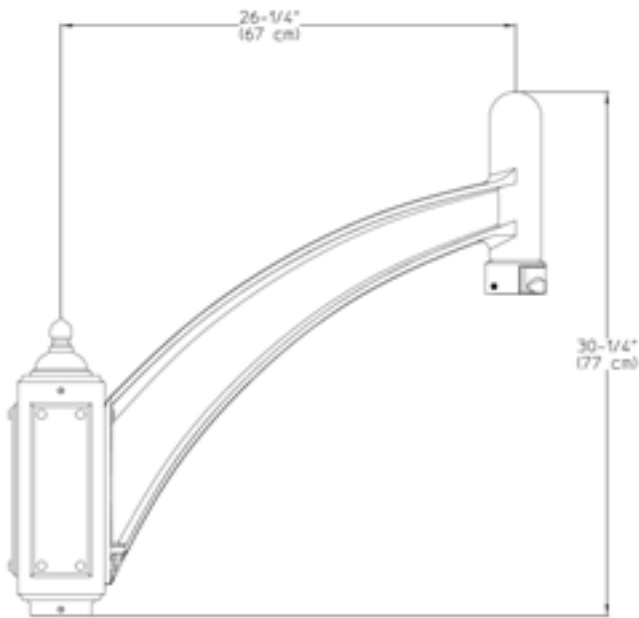

Project: _____
Location: _____
Cat.No: _____
Type: _____
Lamps: _____ Qty: _____
Notes: _____

Ordering Guide

Example: HFH2910 P3 A

Product Code	HFH2910	Single
Post diameter	P3 P4	3" Post Mount 4" Post Mount
Finish	A B G H I J	Black White Verde Bronze Gray Green

MOUNTING:

Cast Aluminum Hub mounts to a 3" OD x 3" long (P3) [if applicable] or 4" OD x 6 1/2" long (P4) [if applicable] tenon and is secured with at least (3) 5/16"-18 stainless steel set screws.

HFH2910 Arm bracket

Single

Specifications

CERTIFICATIONS:

Manufactured to ISO 9001:2008 Standards.

WARRANTY:

Three-year limited warranty.

Height :

30 1/4" (77 cm)

Length:

26 1/4" (67 cm)

EPA:

1.90 sq. ft.