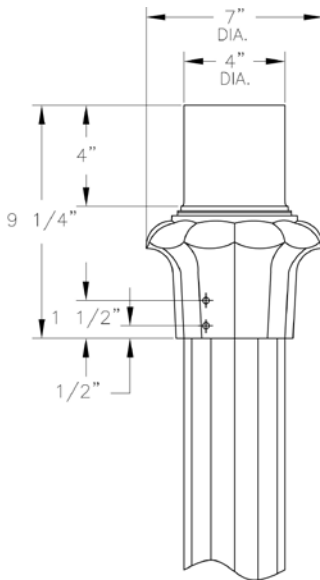

Project: _____

Location: _____

Cat.No: _____

Type: _____

Lamps: _____ Qty: _____

Notes: _____

Ordering Guide

Example: 20-4 ABS

Product Code	20-4	Post Top Tenon
Finish	ABS	Antique Brass
	ACP	Antique Copper
	ARD	Antique Red
	ASI	Antique Silver
	BLK	Black
	BRN	Brown
	BRZ	Bronze
	FGN	Forest Green
	GRA	Granite
	IRN	Ironstone
	RBZ	Rustic Bronze
	SRT	Shadow Rust
	VBZ	Verde Bronze
	VCP	Verde Copper
	VGN	Verde
	VTC	Vintage Copper
	WBZ	Weathered Bronze
	WHT	White

Specifications

CONSTRUCTION:

Cast aluminum decorative fitter. Welded construction inside of outside tubing and fitter. 4" O.D. x .125" Wall tubing x 4" long. Set screws supplied. Tenon slips over Hanover Lantern 4" dia. x .125" Wall Fluted aluminum tubing (10 flutes.)

FINISH:

Resilient TGIC thermoset polyester powdercoat paint is electrostatically applied to every fixture. Specially formulated for Philips Outdoor Lighting, it provides UV protection, and the highest temperature rating in the industry. In addition to the standard color choices shown, a spectrum of custom colors is available.

Height:

9 1/4"

Width:

7"