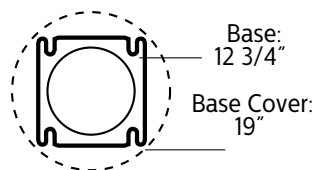

EPA values based on destructive break testing. For AASHTO ratings, contact factory.

Pole Data

Pole Model	Pole Shape	Pole Type	Shaft Dimension	Pole Fluted	Anchor Base Shape	Bolt Circle	Base Dim (in)	Hand Hole Dim (in)
P2565	Round	Straight	4	Fluted	square	11 to 14	12.75 x 43.75	4.375 x 5.75

P2565 Poles and Brackets

Straight Round Fluted

The information presented in this document is not intended as any commercial offer and does not form part of any quotation or contract.

© 2019 Signify Holding. All rights reserved. This document contains information relating to the product portfolio of Signify which information may be subject to change. No representation or warranty as to the accuracy or completeness of the information included herein is given and any liability for any action in reliance thereon is disclaimed. All trademarks are owned by Signify Holding or their respective owners.