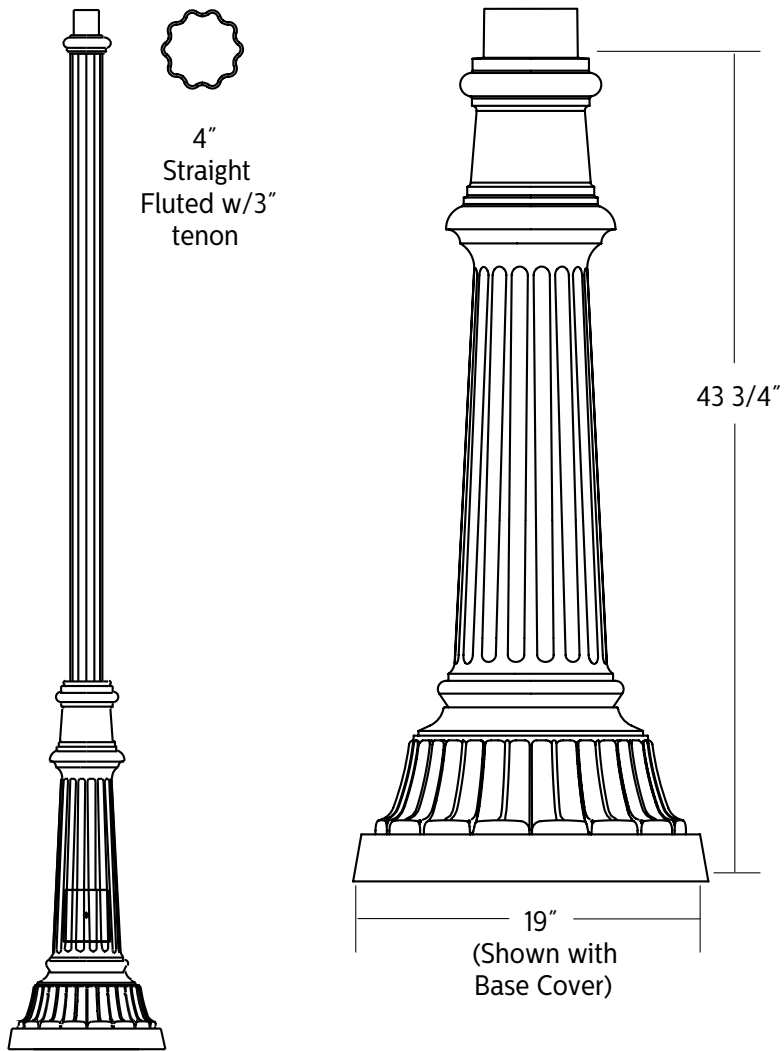

example: P2565 10 A T D

Product Code	Pole Height	Finish	Outlet Location	Outlet Options
P2565				
P2565	10' 12' 14' 16'	A Black B White G Verde H Bronze J Green	T 12" Down from Top - Aligned with House Side B 4" Up from Top of Base - Aligned with House Side	D Standard Duplex G GFI Duplex

EPA values based on destructive break testing. For AASHTO ratings, contact factory.

Pole Data

Pole Model	Pole Shape	Pole Type	Shaft Dimension	Pole Fluted	Anchor Base Shape	Bolt Circle	Base Dim (in)	Hand Hole Dim (in)
P2565	Round	Straight	4	Fluted	square	11 to 14	12.75 x 43.75	4.375 x 5.75

P2565 Poles and Brackets

Straight Round Fluted

The information presented in this document is not intended as any commercial offer and does not form part of any quotation or contract.

© 2019 Signify Holding. All rights reserved. This document contains information relating to the product portfolio of Signify which information may be subject to change. No representation or warranty as to the accuracy or completeness of the information included herein is given and any liability for any action in reliance thereon is disclaimed. All trademarks are owned by Signify Holding or their respective owners.