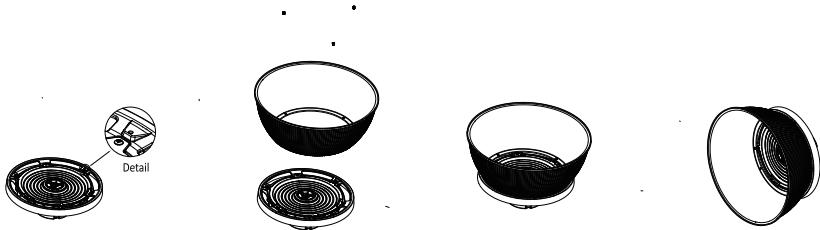

PC Reflector Installation Instruction

Package contents: 1 Reflector, M3 x 8mm Screws

Fix the reflector by screwing up 3 pieces of 8mm screws onto the luminaire.

HCY2-PRSM

Package contents: 1 Reflector, M3 x 8mm Screws