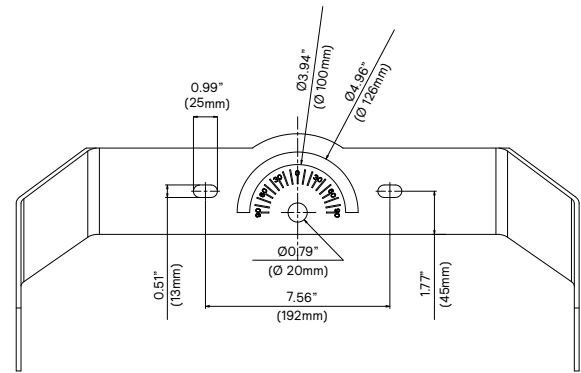

Distributions

NEMA 3x3, 4x4, 5x5 and 6x6

Voltage range

120-277 VAC or 347-480 VAC

Aiming

Vertical aiming marks every 10 degrees with indicator, bolts to secure aiming in place. Horizontal aiming protractor with aiming marks every 10 degrees, bolt (by others) to secure aiming in place.

Visor (with screws included)

Laser Aiming Device GMFL-LAD

Dimensions

Luminaire weight: 41.9 lbs (19.0 kg)

© 2024 Signify Holding. All rights reserved. The information provided herein is subject to change, without notice. Signify does not give any representation or warranty as to the accuracy or completeness of the information included herein and shall not be liable for any action in reliance thereon. The information presented in this document is not intended as any commercial offer and does not form part of any quotation or contract, unless otherwise agreed by Signify.