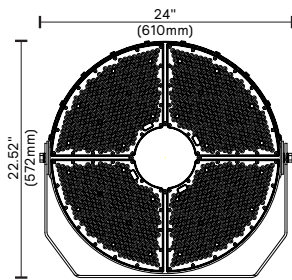

Distributions

NEMA 3x3, 4x4, 5x5 and 6x6

Voltage range

120-277 VAC or 347-480 VAC

Aiming

Vertical aiming marks every 10 degrees with indicator, bolts to secure aiming in place. Horizontal aiming protractor with aiming marks every 10 degrees, bolt (by others) to secure aiming in place.

Visor

Robust single piece sheet metal, always painted to improve corrosion resistance, black finish to improve shielding. Always comes standard and is included - field installed, hardware included.

Yoke Mount with Vertical and Horizontal Aiming

Visor (with screws included)

Laser Aiming Device GMFL-LAD

Dimensions

Luminaire weight: 41.9 lbs (19.0 kg)

© 2024 Signify Holding. All rights reserved. The information provided herein is subject to change, without notice. Signify does not give any representation or warranty as to the accuracy or completeness of the information included herein and shall not be liable for any action in reliance thereon. The information presented in this document is not intended as any commercial offer and does not form part of any quotation or contract, unless otherwise agreed by Signify.