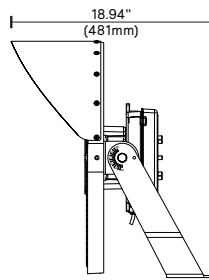

Distributions

NEMA 3x3, 4x4, 5x5 and 6x6

Voltage range

120-277 VAC or 347-480 VAC

Aiming

Vertical aiming marks every 10 degrees with indicator, bolts to secure aiming in place. Horizontal aiming protractor with aiming marks every 10 degrees, bolt (by others) to secure aiming in place.

Visor

Robust single piece sheet metal, always painted to improve corrosion resistance, black finish to improve shielding. Always comes standard and is included - field installed, hardware included.

Yoke Mount with Vertical and Horizontal Aiming

Visor (with screws included)

Laser Aiming Device GMFL-LAD

Dimensions

Luminaire weight: 41.9 lbs (19.0 kg)

© 2024 Signify Holding. All rights reserved. The information provided herein is subject to change, without notice. Signify does not give any representation or warranty as to the accuracy or completeness of the information included herein and shall not be liable for any action in reliance thereon. The information presented in this document is not intended as any commercial offer and does not form part of any quotation or contract, unless otherwise agreed by Signify.