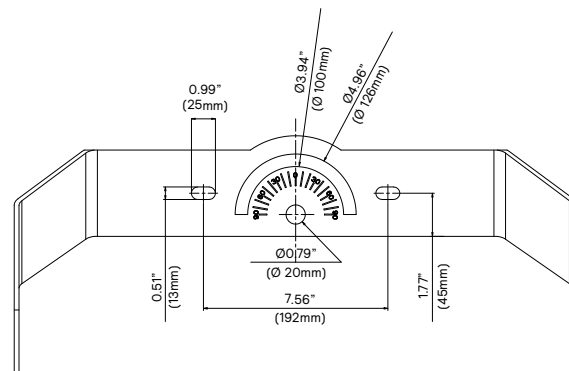

### Aiming

Vertical aiming marks every 10 degrees with indicator, bolts to secure aiming in place. Horizontal aiming protractor with aiming marks every 10 degrees, bolt (by others) to secure aiming in place.

Yoke Mount with Vertical and Horizontal Aiming

Visor (with screws included)

Laser Aiming Device GMFL-LAD

## Dimensions

Luminaire weight: 41.9 lbs (19.0 kg)