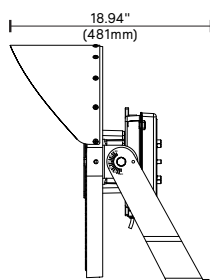

### Aiming

Vertical aiming marks every 10 degrees with indicator, bolts to secure aiming in place. Horizontal aiming protractor with aiming marks every 10 degrees, bolt (by others) to secure aiming in place.

Yoke Mount with Vertical and Horizontal Aiming

Visor (with screws included)

Laser Aiming Device GMFL-LAD

## Dimensions

Luminaire weight: 41.9 lbs (19.0 kg)