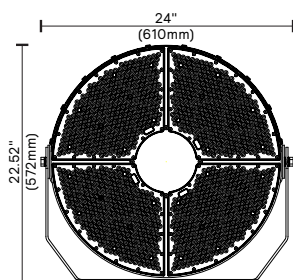

### Aiming

Vertical aiming marks every 10 degrees with indicator, bolts to secure aiming in place. Horizontal aiming protractor with aiming marks every 10 degrees, bolt (by others) to secure aiming in place.

Yoke Mount with Vertical and Horizontal Aiming

Visor (with screws included)

Laser Aiming Device GMFL-LAD

## Dimensions

Luminaire weight: 41.9 lbs (19.0 kg)