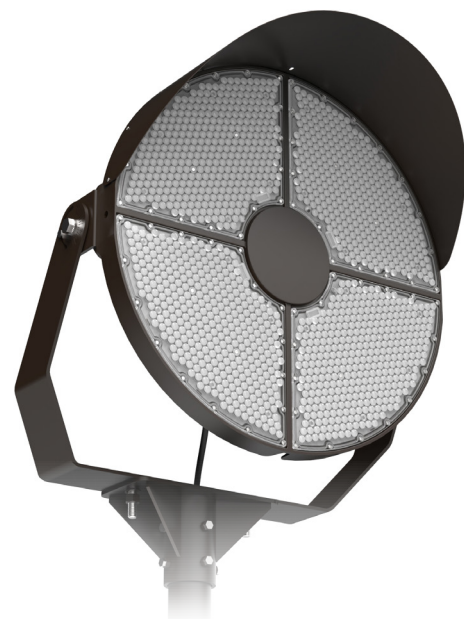

The silent hero of victory

Lighting that packs a punch

Stonco Keene GameFlood GMFL outdoor recreational sports LED floodlighting provides unparalleled performance and energy savings at an affordable price point, ensuring that any outdoor sports facility is illuminated to perfection.

GameFlood is the perfect solution for municipalities, schools, parks & recreation, and collegiate practice facilities. This lighting solution is suitable for various outdoor recreational sports facilities, and can be customized to meet specific requirements. It is energy-efficient due to the high-efficiency LED lighting and precision optics that put the light precisely where you need it.

Yoke Mount (10' or 3.05m cord exits luminaire)

Accessories

GMFL-YTA Yoke to tenon mounting adapter, fits 2-3/8" O.D tenon, black finish

GMFL-LAD Laser aiming device (only 1 needed per job)

CCTs

4000K, 5000K (both 70 CRI)

Visor

Robust single piece sheet metal, always painted to improve corrosion resistance, black finish to improve shielding. Always comes standard and is included - field installed, hardware included.

Yoke Mount with Vertical and Horizontal Aiming