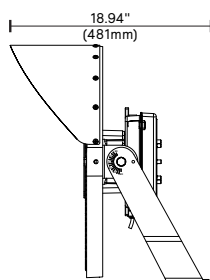

Distributions

NEMA 3x3, 4x4, 5x5 and 6x6

Voltage range

120-277 VAC or 347-480 VAC

Aiming

Vertical aiming marks every 10 degrees with indicator, bolts to secure aiming in place. Horizontal aiming protractor with aiming marks every 10 degrees, bolt (by others) to secure aiming in place.

Visor

Robust single piece sheet metal, always painted to improve corrosion resistance, black finish to improve shielding. Always comes standard and is included - field installed, hardware included.

Yoke Mount with Vertical and Horizontal Aiming

Visor (with screws included)

Laser Aiming Device GMFL-LAD

Dimensions

Luminaire weight: 41.9 lbs (19.0 kg)