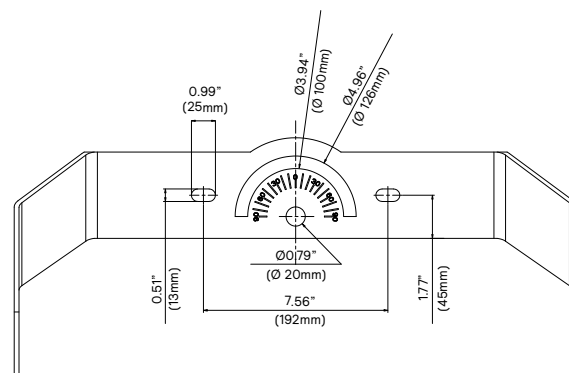

Distributions

NEMA 3x3, 4x4, 5x5 and 6x6

Voltage range

120-277 VAC or 347-480 VAC

Aiming

Vertical aiming marks every 10 degrees with indicator, bolts to secure aiming in place. Horizontal aiming protractor with aiming marks every 10 degrees, bolt (by others) to secure aiming in place.

Visor (with screws included)

Laser Aiming Device GMFL-LAD

Dimensions

Luminaire weight: 41.9 lbs (19.0 kg)