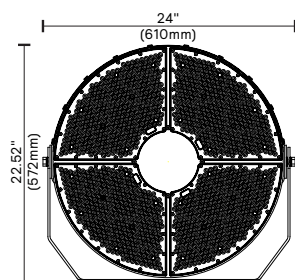

Distributions

NEMA 3x3, 4x4, 5x5 and 6x6

Voltage range

120-277 VAC or 347-480 VAC

Aiming

Vertical aiming marks every 10 degrees with indicator, bolts to secure aiming in place. Horizontal aiming protractor with aiming marks every 10 degrees, bolt (by others) to secure aiming in place.

Visor

Robust single piece sheet metal, always painted to improve corrosion resistance, black finish to improve shielding. Always comes standard and is included - field installed, hardware included.

Yoke Mount with Vertical and Horizontal Aiming

Visor (with screws included)

Laser Aiming Device GMFL-LAD

Dimensions

Luminaire weight: 41.9 lbs (19.0 kg)