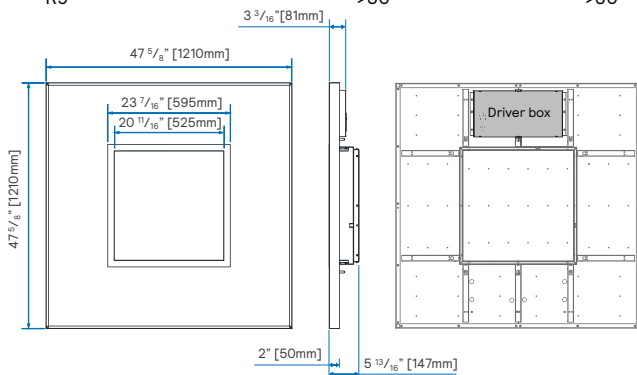

Sky & Sun

Daylight

Light source color	Tunable white and blue	Tunable white
Light output	3,450lm	6,600lm (@4000K)
Efficacy	74lm/W	115lm/W
UGR	<19	16.1
CCT	2700K to Blue	2700K to 6500K
Color point SDCM	<3	<3
CRI	>90	>90
R9	>50	>80