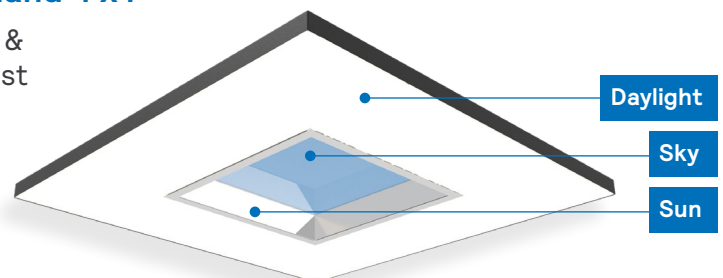

Benefits of Ledalite NatureConnect mini island 4'x4'

- Tunable white light supporting circadian rhythm & dynamic blue skylight providing a melanopic boost
- Supports scenes such as Day Rhythm, Energize, Relax & Present
- Comfortable, low glare ≤ 19
- Seamless integration into grid or open ceilings
- Easy to clean, IP44 from bottom, IP20 from top