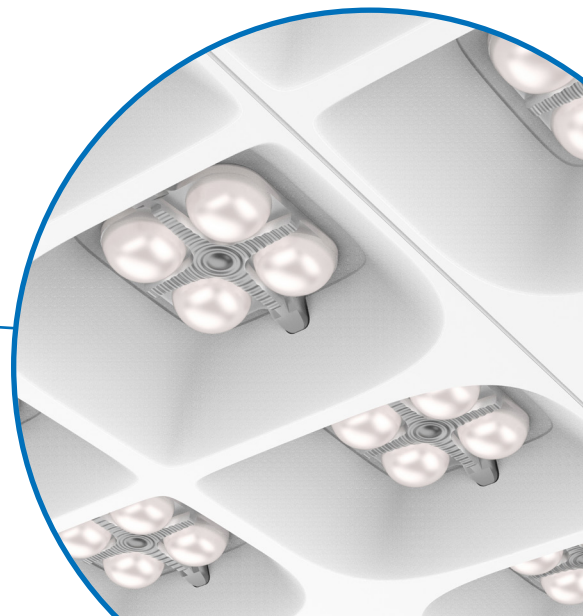

BloomBox by Ledalite

Recessed Architectural 2x2

Flexibility

- Field-replace LED module trays
- Digitally rezone fixtures with Interact controls to avoid rewiring, extra equipment, and costly labor
- Scalable control via Interact allows for added functionality and ease of installation with minimal to no additional hardware

Robust Performance

- Efficacy of 170 lm/W
- AccuRender with CRI 90+ contributes to space aesthetics, occupant comfort, and energy efficiency

Occupant Comfort

- UGR ≤ 19 contributes to visual comfort
- Personalize occupant control with Interact

Sustainability Benefits

- Potential to contribute to up to 5 WELLv2 light features
- Up to 14'x14' O.C. spacing streamlines luminaire use
- Materially-efficient design avoids unnecessary waste
- Native Interact control options provide luminaire-level lighting control for additional energy savings

Designed with intention

- Daylight, occupancy/vacancy sensing, and control are integral to fixtures when using Interact, avoiding clutter of additional devices
- Shallow depth of 2.18" for easier ceiling detail coordination
- Unique aesthetics create a highlight in any space