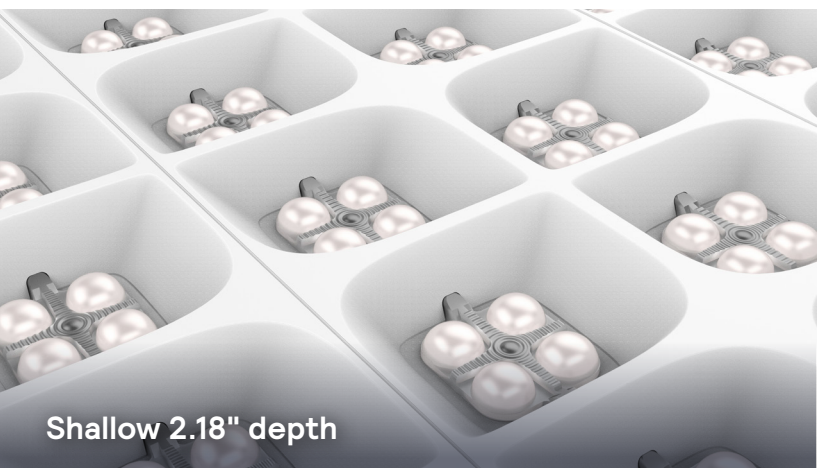

BloomBox by Ledalite

Recessed Architectural 2x2

Amplify BloomBox's performance with Interact controls

Luminaire-level lighting control paired with features like **Adaptive Dimming** and **Dwell Time** not only achieve additional energy savings, but simplify sensor placement and streamline installation.

Thanks to BloomBox's **batwing distribution** and **wide-row spacing**, fewer luminaires are needed to achieve adequate light levels, while integral Interact sensors further minimize the number of devices needing installation and wiring.

The **scalability** of the Interact system empowers design teams and end users alike to make decisions today and in the future that best suit their needs with illumination that supports occupant comfort.

© 2024 Signify Holding. All rights reserved. The information provided herein is subject to change, without notice. Signify does not give any representation or warranty as to the accuracy or completeness of the information included herein and shall not be liable for any action in reliance thereon. The information presented in this document is not intended as any commercial offer and does not form part of any quotation or contract, unless otherwise agreed by Signify.

Signify North America Corporation
400 Crossing Blvd, Suite 600
Bridgewater, NJ 08807
Telephone 800-555-0050

Signify Canada Ltd.
281 Hillmount Road,
Markham, ON, Canada L6C 2S3
Telephone 800-668-9008

All trademarks are owned by Signify Holding or their respective owners.