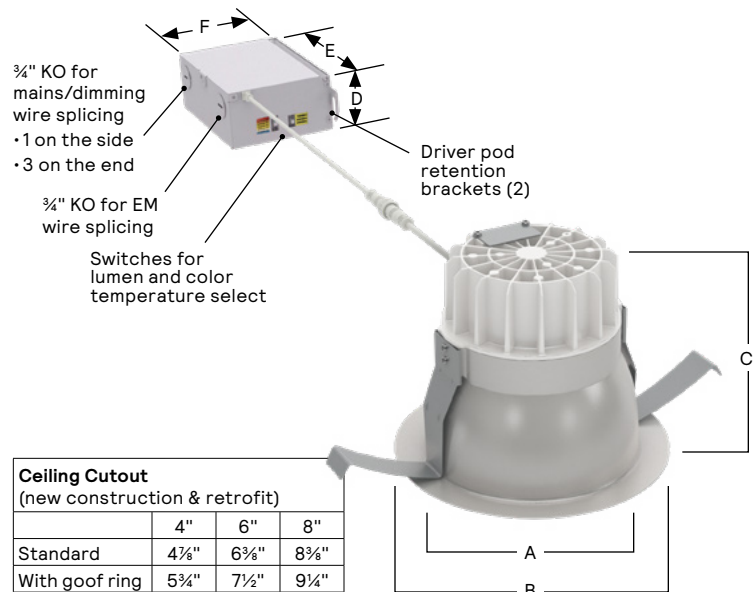

Meet deadlines and project schedules without the stress by quickly connecting the light engine to its driver via a screw-on Communications Multipurpose Plenum (CPM) cable. This 2-piece assembly gives project crews on-site options when coordinating installation and work in ceilings and makes post-install work a breeze.

Visit signify.com/warranties for more information on Signify's standard 5-year limited warranty.

Engine

example: M6RDL259CSWCCZ10U

Series	Styles	Lumens	CRI/CCT	Beam	Reflector	Flange	Dimming	Voltage	Options
M4R 4" Round ¹	DL Downlight	10 500lm, 750lm,	9CS 90 CRI with 2700K, 3000K, 3500K, 4000K, 5000K CCTs	M Medium W Wide	CL Specular clear CD Comfort clear diffuse	B White (matte)	Z10 0-10V 1%	U Universal 120/277V 3 347V ⁴	- None LC Chicago plenum ⁴ AT Air-tight (factory-installed gasket on trim flange) ⁵ EM6R Emergency battery pack w/ remote test switch ⁶ EM6I Emergency battery pack w/ integral test switch to trim ⁷
M6R 6" Round ¹	LW Lensed Wall Wash ²	25 1500lm, 2000lm, 2500lm				B Black (matte)			
M8R 8" Round ¹		40 3000lm, 3500lm, 4000lm ³				P Polished (matches aperture)			
		50 4500lm, 5000lm ³				WH White BK Black (matte)			

Accessories

- LCEM6** Bodine BSL06 6W EM pack and self-test/self-diagnostic, remote with with plate included
- M4RLW** 4" round lensed wall wash optic
- M6RLW** 6" round lensed wall wash optic
- M8RLW** 8" round lensed wall wash optic
- 4RSNR** 4" new construction frame with 24" telescoping bar hangers
- 6RSNR** 6" new construction frame with 24" telescoping bar hangers
- 8RNR** 8" new construction frame with 24" telescoping bar hangers
- M4MED** 4" round medium beam diffuser lens
- M6MED** 6" round medium beam diffuser lens
- M8MED** 8" round medium beam diffuser lens
- M4GRW** 4" goof ring - white (matte)
- M6GRW** 6" goof ring - white (matte)
- M8GRW** 8" goof ring - white (matte)
- SBA** Interact Ready System Bridge Accessory (refer to Philips System Bridge Accessory spec sheet for options and details)