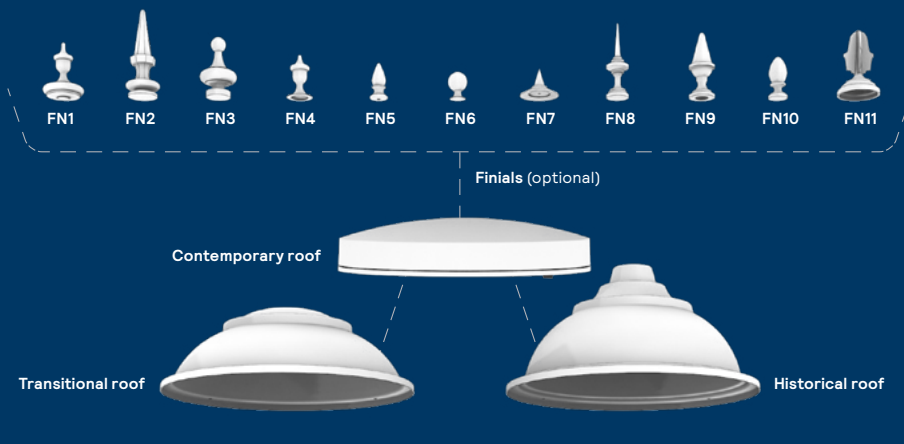

## LED Arm Mount

**S-OSAOSC 2**  
Contemporary  
dual arm bracket

**S-OSAOSC 1A**  
Contemporary  
single arm bracket

**S-OSAOST 2**  
Transitional  
dual arm bracket

**S-OSAOST 1A**  
Transitional  
single arm bracket

Mix components to create your own personal style and accentuate any outdoor space. OmniScape is designed to meet a broad range of Contemporary, Transitional or Historical lighting applications in a single family.

Finials (optional)

Contemporary roof

Transitional roof

Historical roof