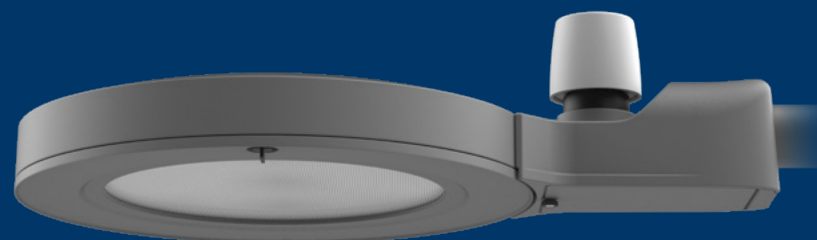

Sensors

Shown with precision optics and flat roof including Interact and Outdoor Multi-Sensor with single LED module.

Shown with precision optics and flat roof including Interact and Outdoor Multi-Sensor with quad LED module.

Shown with ComfortEdge™ optics and flat roof including Interact and Outdoor Multi-Sensor.

Shown with ComfortEdge™ optics and flat roof including Interact.

RoadScape & Interact

System-ready luminaires like RoadScape are built for the future, allowing you to benefit from an end-to-end street lighting management system like Interact City. Interact City is a connected LED lighting management system which helps you enhance services, foster a sense of security, beautify public spaces, encourage civic pride and increase energy efficiency. With Interact, you can remotely manage, monitor and control your city lighting, from roads and streets, to sidewalks and crossings, to parks and plazas — all from one single dashboard.