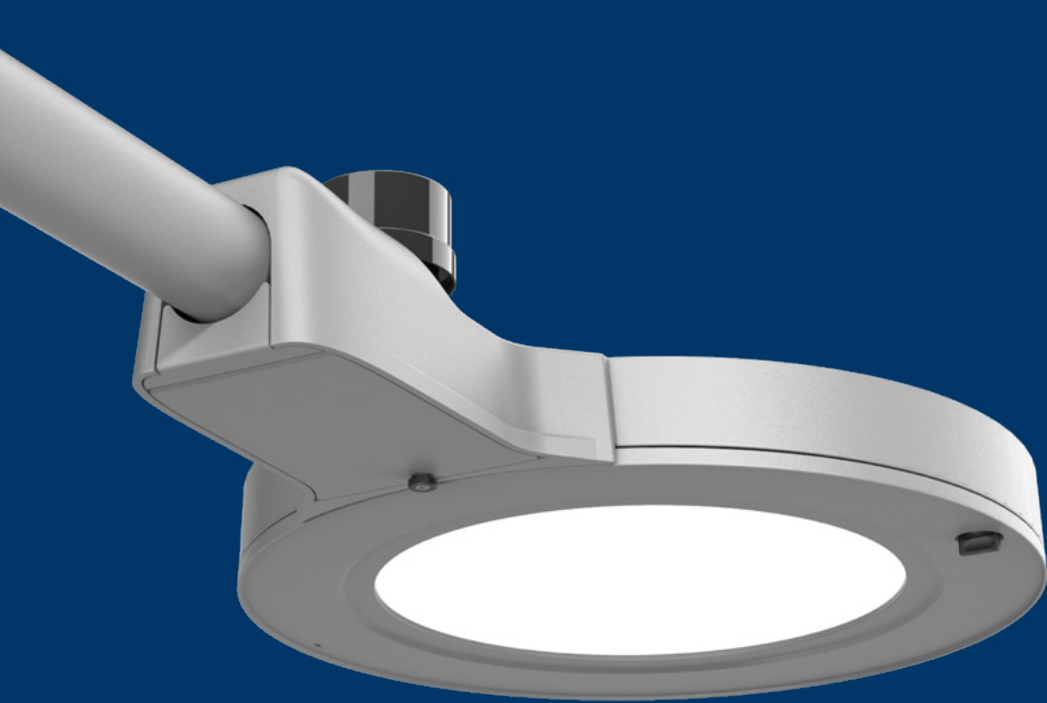

Get it all with RoadScape

No need to sacrifice performance for style.

With reliability at its core, Lumec has been designing roadway luminaires for over 50 years. Get both high performance and style with RoadScape, Lumec's modern approach to roadway lighting. Available with precision optics or ComfortEdge™ optics solutions, RoadScape makes the decision easy when upgrading roadway lighting. For ultimate flexibility, choose from a range of flat or domed roof styles that are designed to mount on standard roadway brackets for retrofit projects or new installations.

Elevating roadways

- ✓ Reliable market-leading performance
- ✓ Precision or ComfortEdge optics
- ✓ Industry standard side mounting
- ✓ Different styles: flat or domed roof
- ✓ Connected ready

Sustainability

Luminaire components

At a glance

Service Tag:
Innovative way to register, access configurations, and part identification for assistance throughout the life of the product.

Twist lock receptacle:
Tool-less 7-pin NEMA twist lock receptacle facilitates connected lighting solutions that can quickly and easily be upgraded in the future.