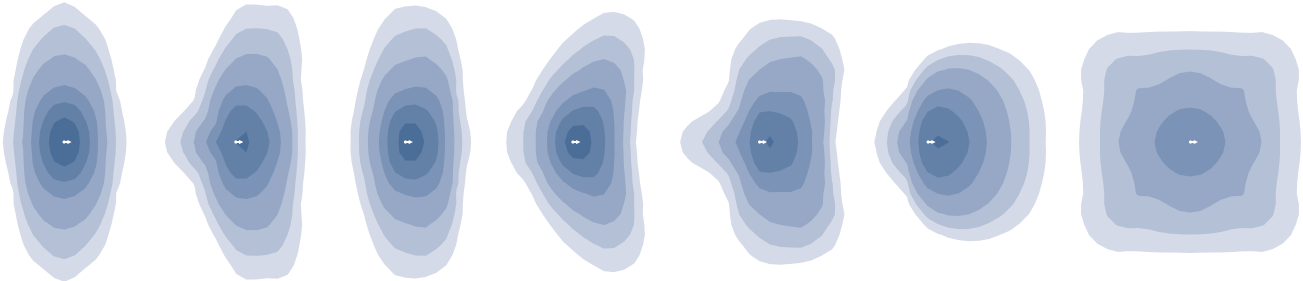

Precision optics

Type 1   Type 2   Type 2 Enhanced Backlight   Type 3   Type 3W   Type 4   Type 5