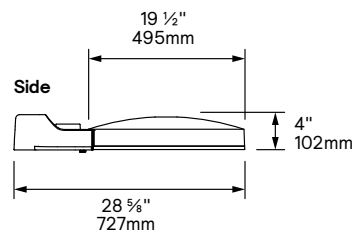

S-RSCF/S-RSCT RoadScape

LED Architectural Roadway

Lumec RoadScape LED architectural roadway luminaires feature high performance optical technology that provides a highly efficient lighting solution. Connected ready, the RoadScape offers multiple lumen packages and a complete array of optical distributions, ensuring the right fit for any application. This family also includes Service Tag, which enables data delivery and information sharing, while providing assistance throughout the life of the product. Available in both LEDgine and ComfortEdge™ technology.

Flat roof style