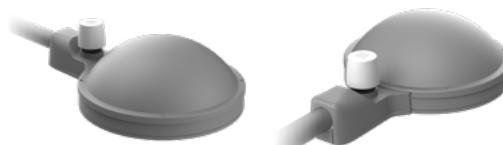

S-RSCF/S-RSCT RoadScape

LED Architectural Roadway

Lumec RoadScape LED architectural roadway luminaires feature high performance optical technology that provides a highly efficient lighting solution. Connected ready, the RoadScape offers multiple lumen packages and a complete array of optical distributions, ensuring the right fit for any application. This family also includes Service Tag, which enables data delivery and information sharing, while providing assistance throughout the life of the product. Available in both LEDgine and ComfortEdge™ technology.

Flat roof style

Shown with optional OMS on ComfortEdge™ optics model

Shown with optional OMS on LEDgine optics model

Dome roof style

Shown with optional OMS on ComfortEdge™ optics model

Shown with optional OMS on LEDgine optics model