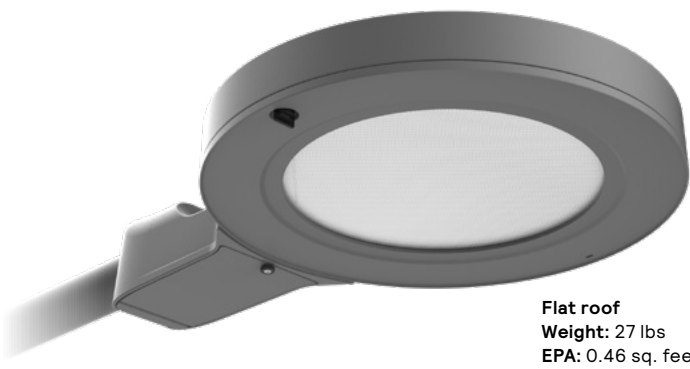

S-RSCF/S-RSCT RoadScape

LED Architectural Roadway

Lumec RoadScape LED architectural roadway luminaires feature high performance optical technology that provides a highly efficient lighting solution. Connected ready, the RoadScape offers multiple lumen packages and a complete array of optical distributions, ensuring the right fit for any application. This family also includes Service Tag, which enables data delivery and information sharing, while providing assistance throughout the life of the product. Available in both LEDgine and ComfortEdge™ technology.

Flat roof style