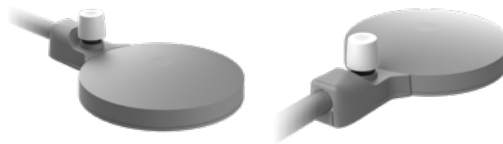

S-RSCF/S-RSCT RoadScape

LED Architectural Roadway

Lumec RoadScape LED architectural roadway luminaires feature high performance optical technology that provides a highly efficient lighting solution. Connected ready, the RoadScape offers multiple lumen packages and a complete array of optical distributions, ensuring the right fit for any application. This family also includes Service Tag, which enables data delivery and information sharing, while providing assistance throughout the life of the product. Available in both LEDgine and ComfortEdge™ technology.

Flat roof style