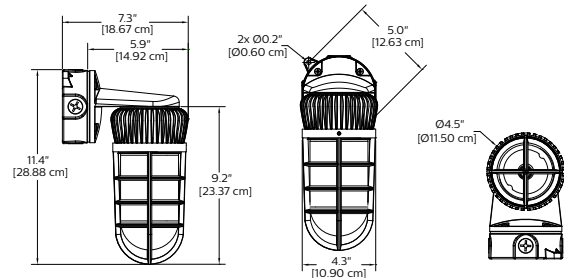

Stonco

by ignify

Special Purpose

RoughLyte LED

VCXL/VWXL

Small but mighty

End your search for durable lighting that will really last, choose the Stonco RoughLyte LED.

The Stonco RoughLyte LED is available in 14 watts, providing up to 1390 lumens. Applications include wall and ceiling mounted exterior surfaces. Roughlyte LED fixtures guard against moisture and debris (for globe down mounting only).

The mighty little light with long lasting shine.

VCXL/VWXL RoughLyte LED

- Wall or ceiling mounting available.
- Provides 83% energy savings over 100W Incandescent.*
- Heat and shock resistant glass globe with cast aluminum guard.
- Long life reduces maintenance.
- Provides up to 1,390 lumens.
- 5 year limited warranty.

*Based on comparison between 100W INC @1710 lumens and VCXL14-NW-G1 @ 1390 lumens

Ceiling Mount (VCXL)

Wall Mount (VWXL)

Ordering guide

Example: VCXL-14-NW-G1-8

Luminaire	Wattage	Generation	Voltage
VCXL Ceiling 4" box mounted	14	NW-G1	8
VWXL Wall 4" box mounted	14 14W	NW-G1 Neutral White, 4000K, 70CRI, Generation 1	8 120-277VAC