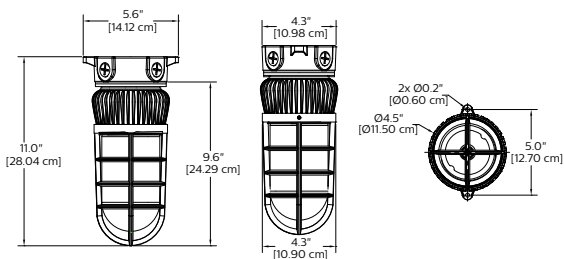

Stonco

by ignify

Special Purpose

RoughLyte LED

VCXL/VWXL

Small but mighty

End your search for durable lighting that will really last, choose the Stonco RoughLyte LED.

The Stonco RoughLyte LED is available in 14 watts, providing up to 1390 lumens. Applications include wall and ceiling mounted exterior surfaces. Roughlyte LED fixtures guard against moisture and debris (for globe down mounting only).

The mighty little light with long lasting shine.

VCXL/VWXL RoughLyte LED

- Wall or ceiling mounting available.
- Provides 83% energy savings over 100W Incandescent.*
- Heat and shock resistant glass globe with cast aluminum guard.
- Long life reduces maintenance.
- Provides up to 1,390 lumens.
- 5 year limited warranty.

*Based on comparison between 100W INC @1710 lumens and VCXL14-NW-G1 @ 1390 lumens

Ceiling Mount (VCXL)

Wall Mount (VWXL)

Ordering guide

Example: VCXL-14-NW-G1-8

Luminaire	Wattage	Generation	Voltage
VCXL Ceiling 4" box mounted	14	NW-G1	8
VWXL Wall 4" box mounted	14 14W	NW-G1 Neutral White, 4000K, 70CRI, Generation 1	8 120-277VAC