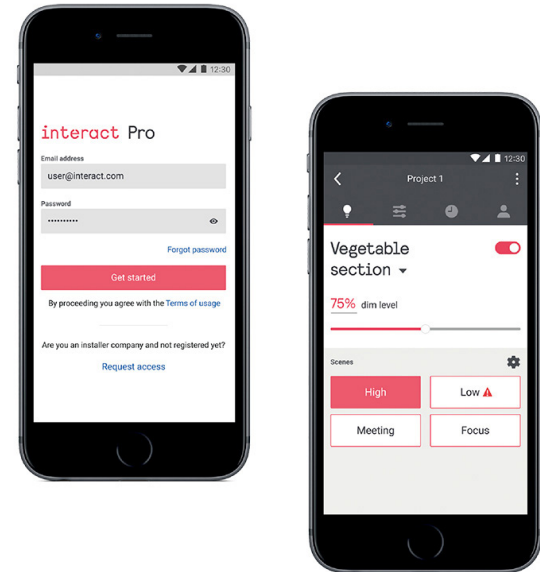

Easy. Effective. Smart.

Connectivity is the future and key to unlocking your smart building potential – both indoors and out. Interact is a connected system with wireless luminaire level controls and integral occupancy & daylight sensing.

LytePro Area and **LytePro Garage and Canopy** are both Interact ready and compatible with the wireless Interact parking sensor.