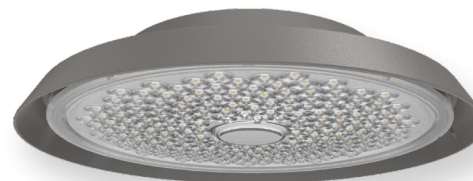

Medium gray
(opaque)

LytePro Garage and Canopy

Design ready 5-10 day shipping