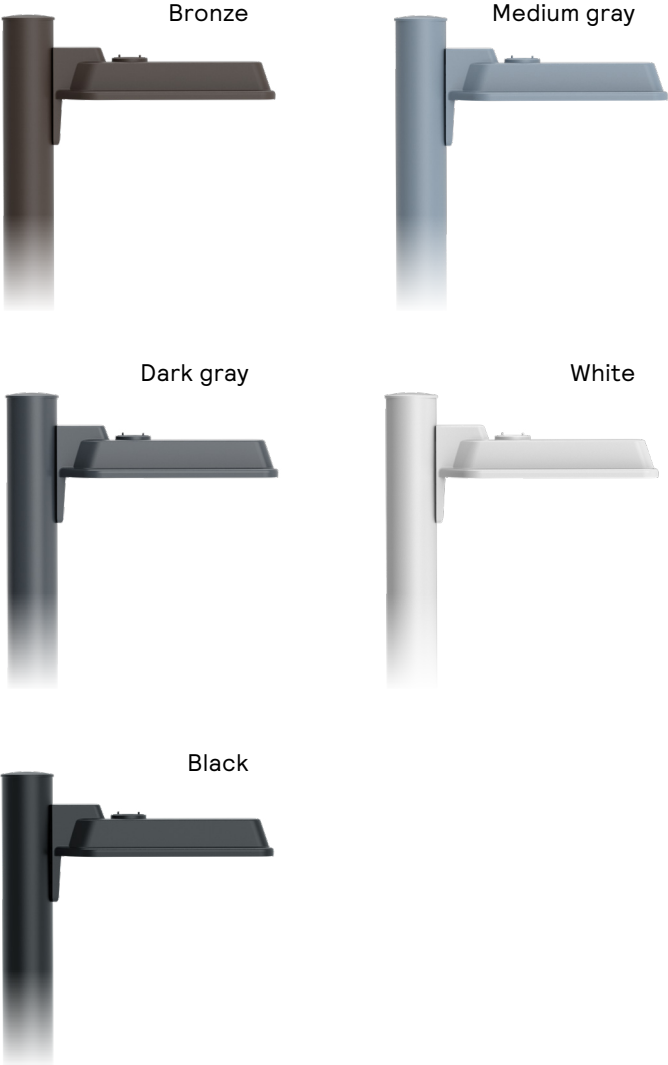

Finishes

LytePro Area