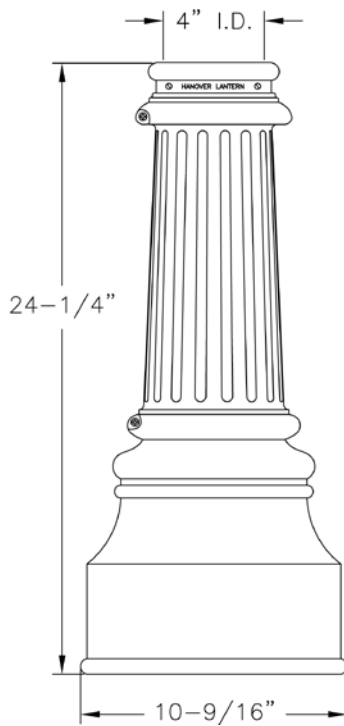

Project: _____

Location: _____

Cat.No: _____

Type: _____

Lamps: _____ Qty: _____

Notes: _____

Ordering Guide

Example: 140-4 ABS

Height:

24 1/4"

Width:

10 9/16"