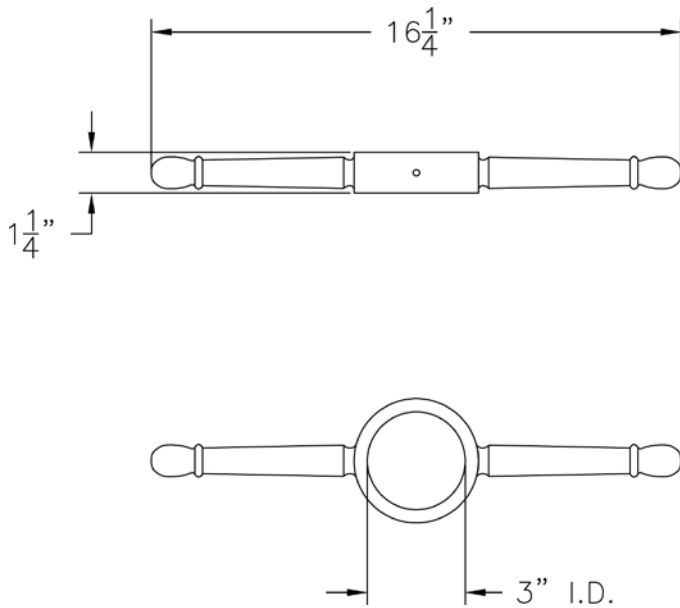

Project: _____

Location: _____

Cat.No: _____

Type: _____

Lamps: _____ Qty: _____

Notes: _____

Ordering Guide

Example: 028 ABS

Specifications

CONSTRUCTION:

Cast aluminum slip over ladder rest. Set screws supplied. Slips over 3" dia. post (Must be ordered separately.)

FINISH:

Resilient TGIC thermoset polyester powdercoat paint is electrostatically applied to every fixture. Specially formulated for Philips Outdoor Lighting, it provides UV protection, and the highest temperature rating in the industry. In addition to the standard color choices shown, a spectrum of custom colors is available.

Height:

1 1/4"

Width:

16 1/4"