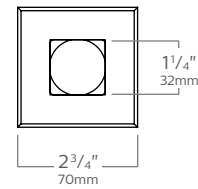

D2L Micro Vetro Accessory

Round & Square decorative elements for Calculite LED 1.75"

Dimensions

The information presented in this document is not intended as any commercial offer and does not form part of any quotation or contract.

© 2019 Signify Holding. All rights reserved. This document contains information relating to the product portfolio of Signify which information may be subject to change. No representation or warranty as to the accuracy or completeness of the information included herein is given and any liability for any action in reliance thereon is disclaimed. All trademarks are owned by Signify Holding or their respective owners.

Signify North America Corporation
200 Franklin Square Drive,
Somerset, NJ 08873
Telephone 855-486-2216

Signify Canada Ltd.
281 Hillmount Road,
Markham, ON, Canada L6C 2S3
Telephone 800-668-9008