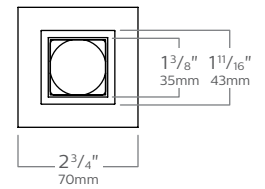

D2L Micro Vetro Accessory

Round & Square decorative elements for Calculite LED 1.75"

Dimensions

The information presented in this document is not intended as any commercial offer and does not form part of any quotation or contract.

© 2019 Signify Holding. All rights reserved. This document contains information relating to the product portfolio of Signify which information may be subject to change. No representation or warranty as to the accuracy or completeness of the information included herein is given and any liability for any action in reliance thereon is disclaimed. All trademarks are owned by Signify Holding or their respective owners.

Signify North America Corporation
200 Franklin Square Drive,
Somerset, NJ 08873
Telephone 855-486-2216

Signify Canada Ltd.
281 Hillmount Road,
Markham, ON, Canada L6C 2S3
Telephone 800-668-9008