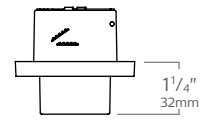

D2L Micro Vetro Accessory

Round & Square decorative elements for Calculite LED 1.75"

Dimensions

The information presented in this document is not intended as any commercial offer and does not form part of any quotation or contract.

© 2019 Signify Holding. All rights reserved. This document contains information relating to the product portfolio of Signify which information may be subject to change. No representation or warranty as to the accuracy or completeness of the information included herein is given and any liability for any action in reliance thereon is disclaimed. All trademarks are owned by Signify Holding or their respective owners.

Signify North America Corporation
200 Franklin Square Drive,
Somerset, NJ 08873
Telephone 855-486-2216

Signify Canada Ltd.
281 Hillmount Road,
Markham, ON, Canada L6C 2S3
Telephone 800-668-9008