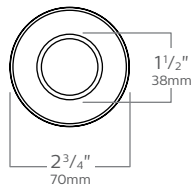

D2L Micro Vetro Accessory

Round & Square decorative elements for Calculite LED 1.75"

Dimensions

The information presented in this document is not intended as any commercial offer and does not form part of any quotation or contract.

© 2019 Signify Holding. All rights reserved. This document contains information relating to the product portfolio of Signify which information may be subject to change. No representation or warranty as to the accuracy or completeness of the information included herein is given and any liability for any action in reliance thereon is disclaimed. All trademarks are owned by Signify Holding or their respective owners.

Signify North America Corporation
200 Franklin Square Drive,
Somerset, NJ 08873
Telephone 855-486-2216

Signify Canada Ltd.
281 Hillmount Road,
Markham, ON, Canada L6C 2S3
Telephone 800-668-9008