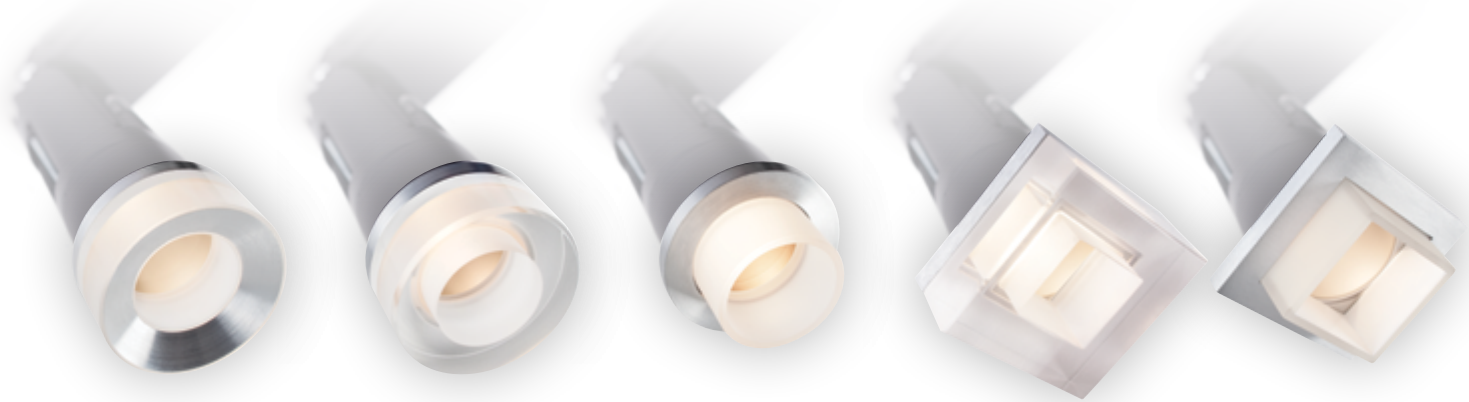

* The Comfort Clear (CCL) reflector finish is standard, other reflector finish options are available as variant requests.

Features

- Acrylic decorative elements:** Solid high temp, UV resistant composite with open aperture. Interior diameter is frosted polished exterior.
- Glass decorative elements:** Solid high temp, UV resistant composite with open aperture. Interior diameter is frosted polished exterior.
- Die-cast construction ring:** Exterior edge of construction ring is visible, satin aluminum finish matches diameter of decorative element for a flangeless appearance.
- Standard CCL reflector:** flanged provided, attached to element with (3) #4-40 screws.
- Aluminum insert:** (D2L01 only) Satin aluminum ring is mechanically inserted in composite to create drama and intrigue in the element.

Mechanical

Decorative elements are mechanically secured to the die-cast construction ring and the integral reflector from the factory. Twist and lock the decorative element reflector attachment into the frame-in kit.
 Optional frame-in kits available (C2LMP and C2LIC).

Labels

cULus Listed.
 Suitable for damp locations.

D2L Micro Vetro Accessory

Round & Square decorative elements for Calculite LED 1.75"

Dimensions

D2LR01 Round acrylic with aluminum insert

D2LR02 Round acrylic