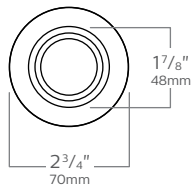

D2L Micro Vetro Accessory

Round & Square decorative elements for Calculite LED 1.75"

Dimensions

The information presented in this document is not intended as any commercial offer and does not form part of any quotation or contract.

© 2019 Signify Holding. All rights reserved. This document contains information relating to the product portfolio of Signify which information may be subject to change. No representation or warranty as to the accuracy or completeness of the information included herein is given and any liability for any action in reliance thereon is disclaimed. All trademarks are owned by Signify Holding or their respective owners.

Signify North America Corporation
200 Franklin Square Drive,
Somerset, NJ 08873
Telephone 855-486-2216

Signify Canada Ltd.
281 Hillmount Road,
Markham, ON, Canada L6C 2S3
Telephone 800-668-9008