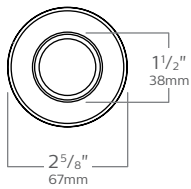

D2L Micro Vetro Accessory

Round & Square decorative elements for Calculite LED 1.75"

Dimensions

The information presented in this document is not intended as any commercial offer and does not form part of any quotation or contract.

© 2019 Signify Holding. All rights reserved. This document contains information relating to the product portfolio of Signify which information may be subject to change. No representation or warranty as to the accuracy or completeness of the information included herein is given and any liability for any action in reliance thereon is disclaimed. All trademarks are owned by Signify Holding or their respective owners.

Signify North America Corporation
200 Franklin Square Drive,
Somerset, NJ 08873
Telephone 855-486-2216

Signify Canada Ltd.
281 Hillmount Road,
Markham, ON, Canada L6C 2S3
Telephone 800-668-9008