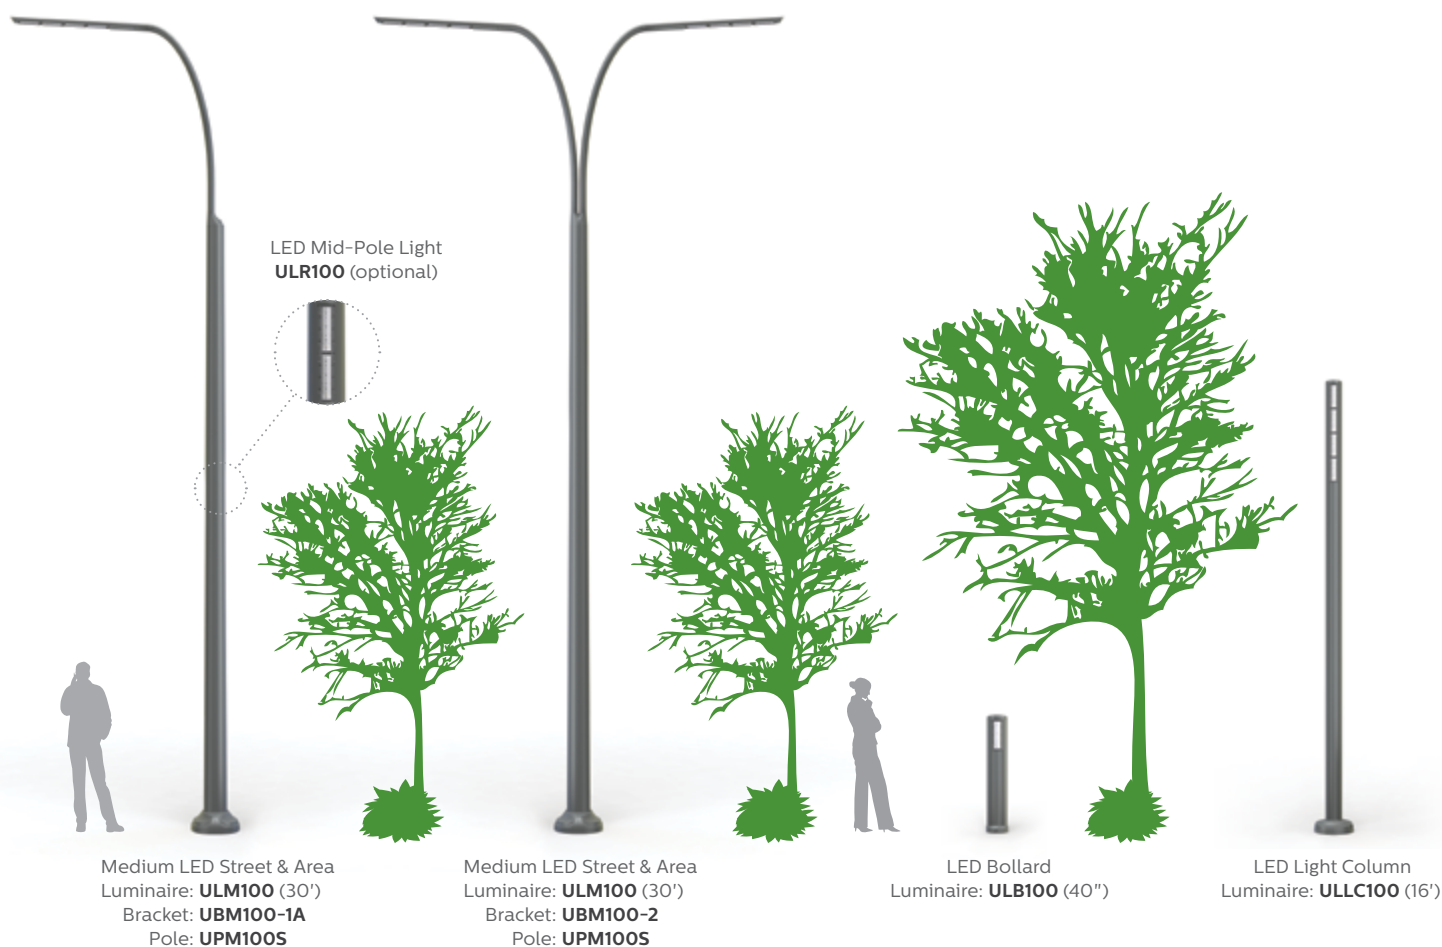

Multiple products, one signature style

SoleCity includes distinct LED outdoor lighting products, in 3 categories: street and area LED lighting, functional and ambience LED lighting, and architectural LED lighting.

These lighting solutions offer coherent design and flexibility to fit perfectly in different types of applications, whether your project is standard or not. Multiple items to choose from, to revolutionize the way public spaces are furnished and facilitate all rejuvenation projects.