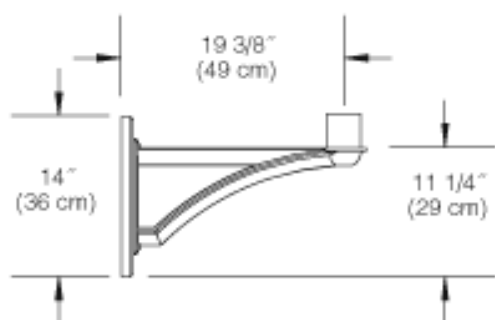

Project: _____

Location: _____

Cat.No: _____

Type: _____

Lamps: _____ Qty: _____

Notes: _____

Ordering Guide

Example: PTW2880 A

Product Code	PTW2880	Wall Mount
Finish	A	Black
	B	White
	G	Verde
	H	Bronze
	I	Gray
	J	Green

Specifications

HOUSING:

356 HM high-strength, low-copper, proprietary cast aluminum alloy .

FINISH:

Thermoset polyester powdercoat is electrostatically applied after a five-stage conversion cleaning process and bonded by heat fusion thermosetting. Laboratory tested for superior weatherability and fade resistance in accordance with ASTM B117 specifications. For larger projects where a custom color is required, contact the factory for more information.

WARRANTY:

Three-year limited warranty.

Height :

14" (36 cm)

Length:

19 3/8" (49 cm)