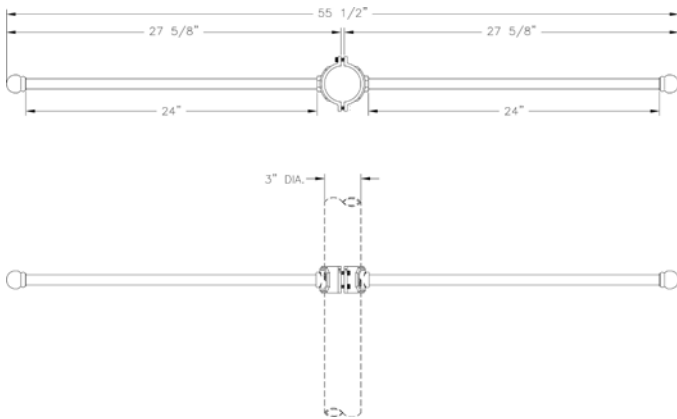

Project: _____

Location: _____

Cat.No: _____

Type: _____

Lamps: _____ Qty: _____

Notes: _____

Ordering Guide

Example: 39DBL-3 ABS 18

Product Code	39DBL-3	Banner Arms
Finish	ABS	Antique Brass
	ACP	Antique Copper
	ARD	Antique Red
	ASI	Antique Silver
	BLK	Black
	BRN	Brown
	BRZ	Bronze
	FGN	Forest Green
	GRA	Granite
	IRN	Ironstone
	RBZ	Rustic Bronze
	SRT	Shadow Rust
	VBZ	Verde Bronze
	VCP	Verde Copper
	VGN	Verde
VTC	Vintage Copper	
WBZ	Weathered Bronze	
WHT	White	
Length	18	18"
	24	24"
	30	30"
	36	36"

Specifications

CONSTRUCTION:

Two cast aluminum brackets. Turned aluminum knobs. 24 1/2" long 7/8" dia. heavy wall pipes threaded and welded to cast aluminum brackets. 3" dia. post order separately.

FINISH:

Height:

2 1/4"

Width:

55 1/2"