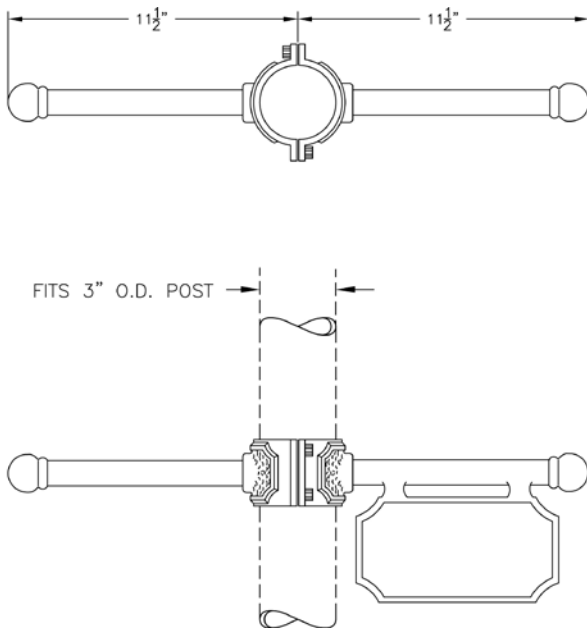

### Ordering Guide

Example: 033 ABS

Product Code	033	2 Piece Ladder Rest and Sign
<b>Finish</b>	ABS	Antique Brass
	ACP	Antique Copper
	ARD	Antique Red
	ASI	Antique Silver
	BLK	Black
	BRN	Brown
	BRZ	Bronze
	FGN	Forest Green
	GRA	Granite
	IRN	Ironstone
	RBZ	Rustic Bronze
	SRT	Shadow Rust
	VBZ	Verde Bronze
	VCP	Verde Copper
	VGN	Verde
	VTC	Vintage Copper
	WBZ	Weathered Bronze
	WHT	White

### Specifications

**CONSTRUCTION:**

Two (2) piece cast aluminum bracket with sign. Fits 3" O.D. post.

**FINISH:**

Resilient TGIC thermoset polyester powdercoat paint is electrostatically applied to every fixture. Specially formulated for Philips Outdoor Lighting, it provides UV protection, and the highest temperature rating in the industry. In addition to the standard color choices shown, a spectrum of custom colors is available.

**Height:**

6 1/2"

**Width:**

23"