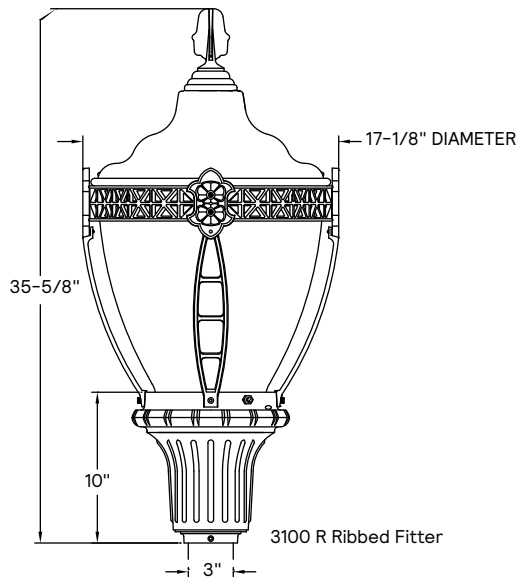

Project: _____
 Location: _____
 Cat.No: _____
 Type: _____
 Lumens: _____ Qty: _____
 Notes: _____

Ordering guide

Example: 3100-D-BLK-T-D-26L730-E-T0-B-G-A

Series	Fitter	Finish	Globe	Socket	Wattage	Voltage	Distribution	Photo control	Cage	Finial
3100							T0			
3100 Grosse Pointe	D Decorative Ribbed	BLK Black BRZ Bronze FGN Forest Green VGN Verde WHT White	T Clear, Clear Top U Clear Spun Top	D Medium G Mogul	26L730 ¹ 26L740 ¹ 35L730 ² 35L740 ² 55L730 ² 55L740 ²	E 120V F 208 V G 240V H 277V	T0 Bare Lamp	B Button Eye N None	G Grosse Pointe N None	A Acorn M Maple Leaf P Grosse Pointe N None

- 1. Only available with medium (D) socket
- 2. Only available with mogul (G) socket

Dimensions

- Width:** 15" / 38cm or 15-1/2" / 39cm or 17-1/8" / 44cm diameter
- Height:** 32-1/4" / 82cm or 35-5/8" / 90cm
- Fitter:** 3" / 8cm I.D.
- EPA:** 2.02 sq. ft (maximum)
- Weight:** 30 lbs / 13.61 kg (maximum)

3100 Grosse Pointe

Post top

LED Wattage and Lumen Values: Grosse Pointe 3100

Textured Clear Globe 3000K		Lamp		
Ordering Code:	Average System Wattage (W)	Delivered Lumens	Efficacy (LPW)	BUG Rating
T-26L730-T0	26W	2313	90	B1-U4-G2
T-35L730-T0	35W	3696	109	B1-U5-G3
T-55L730-T0	55W	5833	112	B2-U5-G3

Textured Clear Globe w/ Spun Top 3000K		Lamp		
Ordering Code:	Average System Wattage (W)	Delivered Lumens	Efficacy (LPW)	BUG Rating
U-26L730-T0	26W	1871	73	B1-U3-G2
U-35L730-T0	35W	2990	89	B1-U4-G3
U-55L730-T0	55W	4719	91	B2-U5-G3