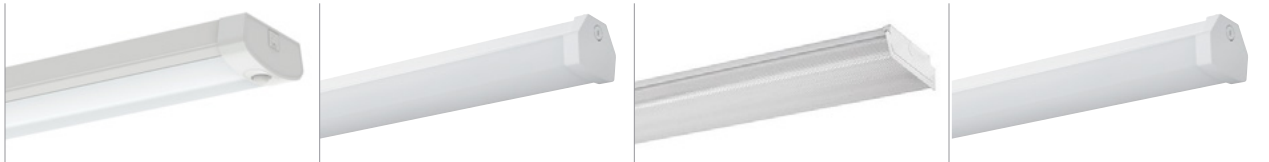

Real convenience for your operation's success. Tough and dependable luminaires designed for ease of handling and flexibility.

★ High
★ Medium
★ Low
- NA

	Budget-grade	Budget-grade	Value-grade	Specification-grade	
	Good	Good	Better	Best	
	NWL LED Wraparound	Fluxstream EZ LED Wraparound	OWL LED Wraparound	Fluxstream LED Wraparound	
Applications	Education	★	★	★	
	Office	★	★	★	
	Healthcare	★	★	★	
	Retail	★	★	★	
	Industrial	-	★	-	★
	Residential	★	★	★	★
Features	Sizes	2', 4', 8'	4'	2', 4', 8'	4'
	Modular Wiring	Electro-Connect (see product spec sheet for details)	Electro-Connect (see product spec sheet for details)	Electro-Connect (see product spec sheet for details)	Electro-Connect (see product spec sheet for details)
	DLC	Standard	-	Standard	Standard
Performance	Lumens (Max)	4000	4000	3000, 4000, 5000, 7000	2000, 3000, 4000, 5500, 6000, 8000, 11000, 14000
	Lumens Field Selectable	1500, 2000, 2500, 3000, 4000, 5000, 6000, 8000, 10000	-	-	-
	Color Render Index	80 CRI	80 CRI	80 CRI	80 CRI
	Color Temperature	3500K, 4000K, & 5000K (color selectable)	3000K, 3500K, & 4000K	3000K, 3500K, 4000K, & 5000K	3000K, 3500K, 4000K, & 5000K
	Efficacy	-	up to 104lm/W	up to 106lm/W	up to 122lm/W
	Ambient Temp.	-10 to +35°C	-20 to +25°C	-20 to +25°C	-20 to +25°C
	Emergency	-	Yes	Yes	Yes
	Voltage	120/277V & 347V	120/277V & 347V	120/277V & 347V	120/277V & 347V
Sensors/Controls	Lifespan	5 year warranty	5 year warranty @ (L70) 50,000hrs	5 year warranty @ (L70) 50,000hrs	5 year warranty @ (L70) 100,000hrs
	Sensor	Occupancy	Occupancy	-	Occupancy
	SpaceWise	-	-	-	Yes
	Interact Ready	-	-	-	Yes
	Dimming	0-10V	-	0-10V	0-10V
	Link				